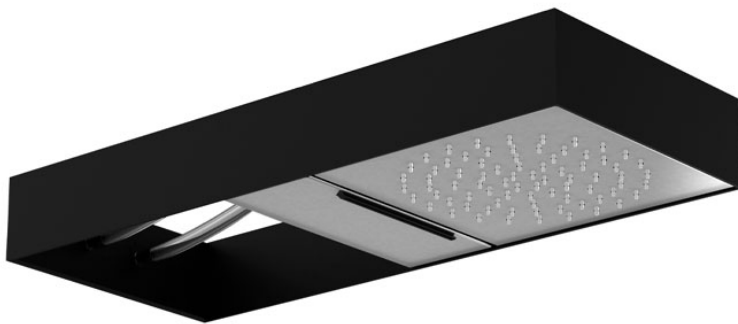

Code F2992N

WALL MOUNTED MOOVE SHOWERHEAD WITH BLACK FRAME

- black matt frame in stainless steel
- tube in clear silicone
- two sliding modules for water supply
- cascade flow
- rain jet
- easy clean system
- the different finishings refer to the sliding module for water supply

Finishing

CHROM
CR

INOX
INOX

IMAGE

See the general sales conditions in our current pricelist