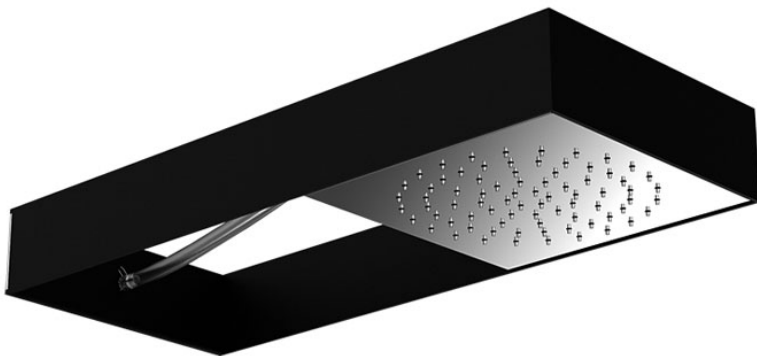

Code F2991N

WALL MOUNTED MOOVE SHOWERHEAD WITH BLACK FRAME

- black matt frame in stainless steel
- tube in clear silicone
- sliding module for water supply
- rain jet
- easy clean system
- the different finishings refer to the sliding module for water supply

Finishing

CHROM
CR

INOX
INOX

IMAGE

See the general sales conditions in our current pricelist