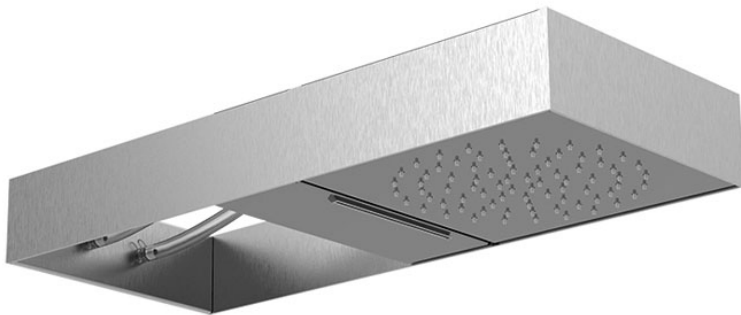

Code F2992S

WALL MOUNTED MOOVE SHOWERHEAD WITH BRUSHED STAINLESS STEEL FRAME

- brushed nickel frame in stainless steel
- tube in clear silicone
- two sliding modules for water supply
- rain jet
- cascade flow
- easy clean system
- the different finishings refer to the sliding module for water supply

Finishing

CHROM
CR

INOX
INOX

IMAGE

See the general sales conditions in our current pricelist