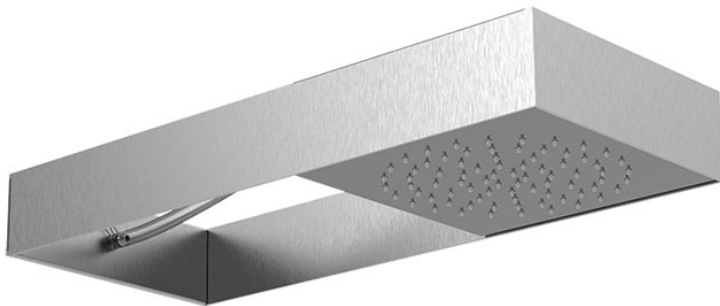

Code F2991S

WALL MOUNTED MOOVE SHOWERHEAD WITH BRUSHED STAINLESS STEEL FRAME

- brushed nickel frame in stainless steel
- tube in clear silicone
- sliding module for water supply
- rain jet
- easy clean system
- the different finishings refer to the sliding module for water supply

Finishing

CHROM
CR

INOX
INOX

IMAGE

See the general sales conditions in our current pricelist