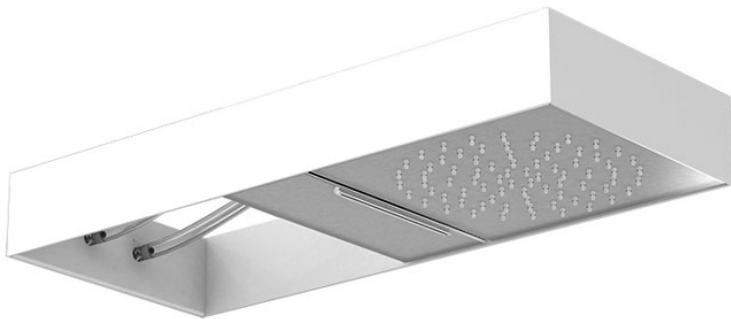

Code F2992B

WALL MOUNTED MOOVE SHOWERHEAD WITH WHITE FRAME

- white matt frame in stainless steel
- tube in clear silicone
- two sliding modules for water supply
- rain jet
- cascade flow
- easy clean system
- the different finishings refer to the sliding module for water supply

Finishing

CHROM
CR

INOX
INOX

IMAGE

See the general sales conditions in our current pricelist