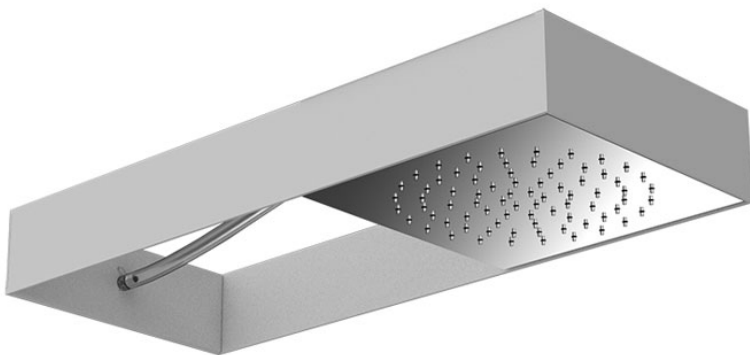

Code F2991B

WALL MOUNTED MOOVE SHOWERHEAD WITH WHITE FRAME

- white matt frame in stainless steel
- tube in clear silicone
- sliding module for water supply
- rain jet
- easy clean system
- the different finishings refer to the sliding module for water supply

Finishing

CHROM
CR

INOX
INOX

IMAGE

See the general sales conditions in our current pricelist