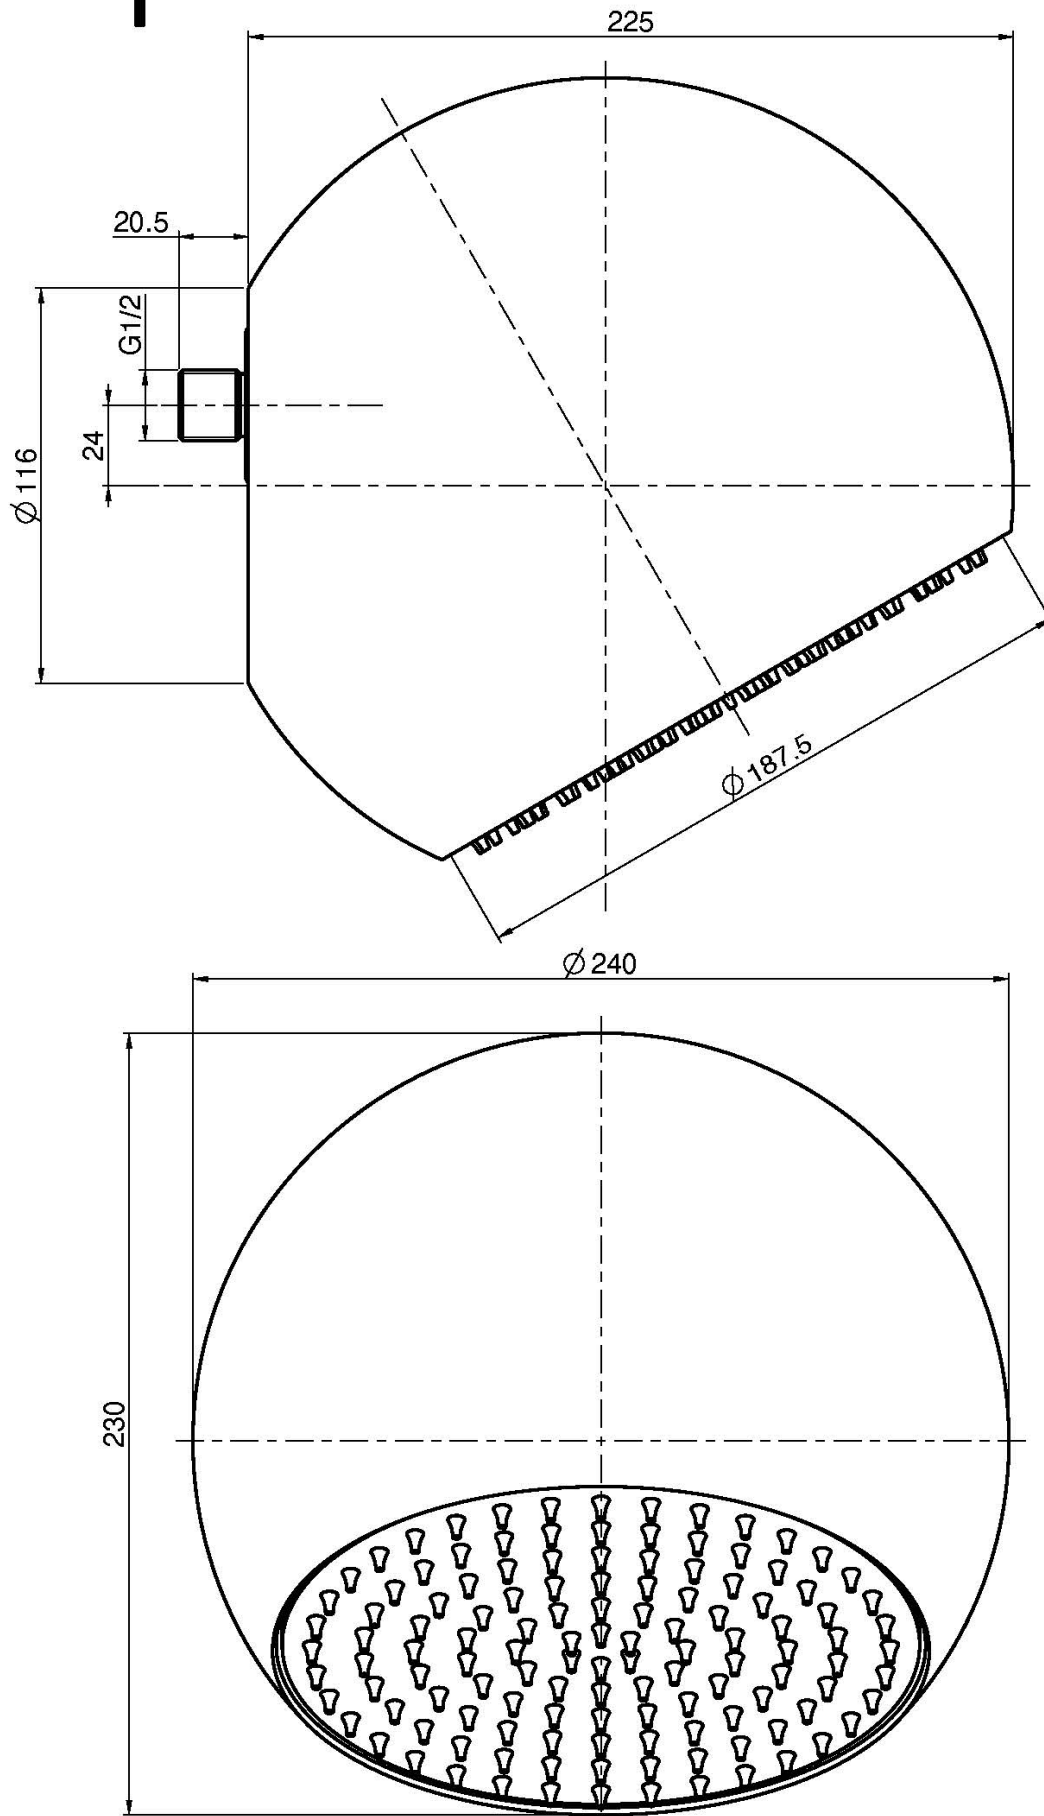

This drawing is the property of FIMA Carlo Frattini. Any complete or partial reproduction, or any transmission to third party without FIMA Carlo Frattini authorization is forbidden.