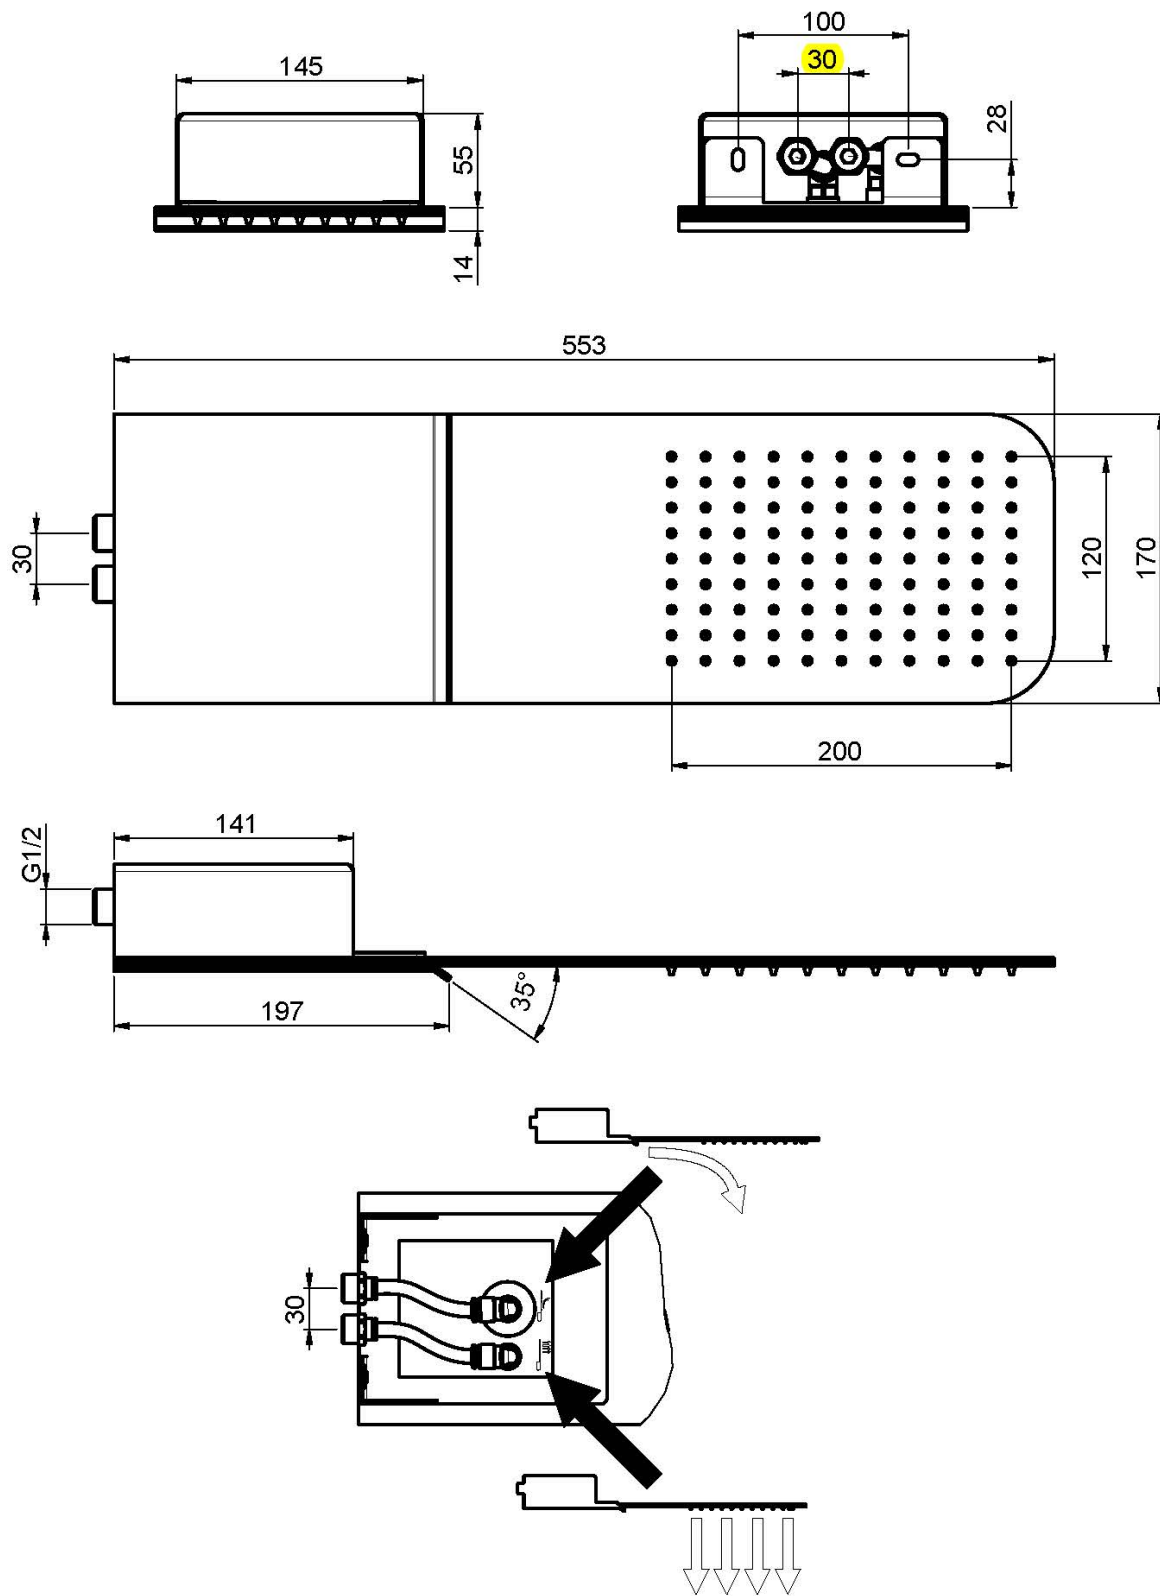

Code F2347

WALL MOUNTED STAINLESS STEEL SHOWERHEAD

- cascade flow
- rain jet

Finishing

 CHROM
CR

IMAGE

See the general sales conditions in our current pricelist

This drawing is the property of FIMA Carlo Frattini. Any complete or partial reproduction, or any transmission to third party without FIMA Carlo Frattini authorization is forbidden.