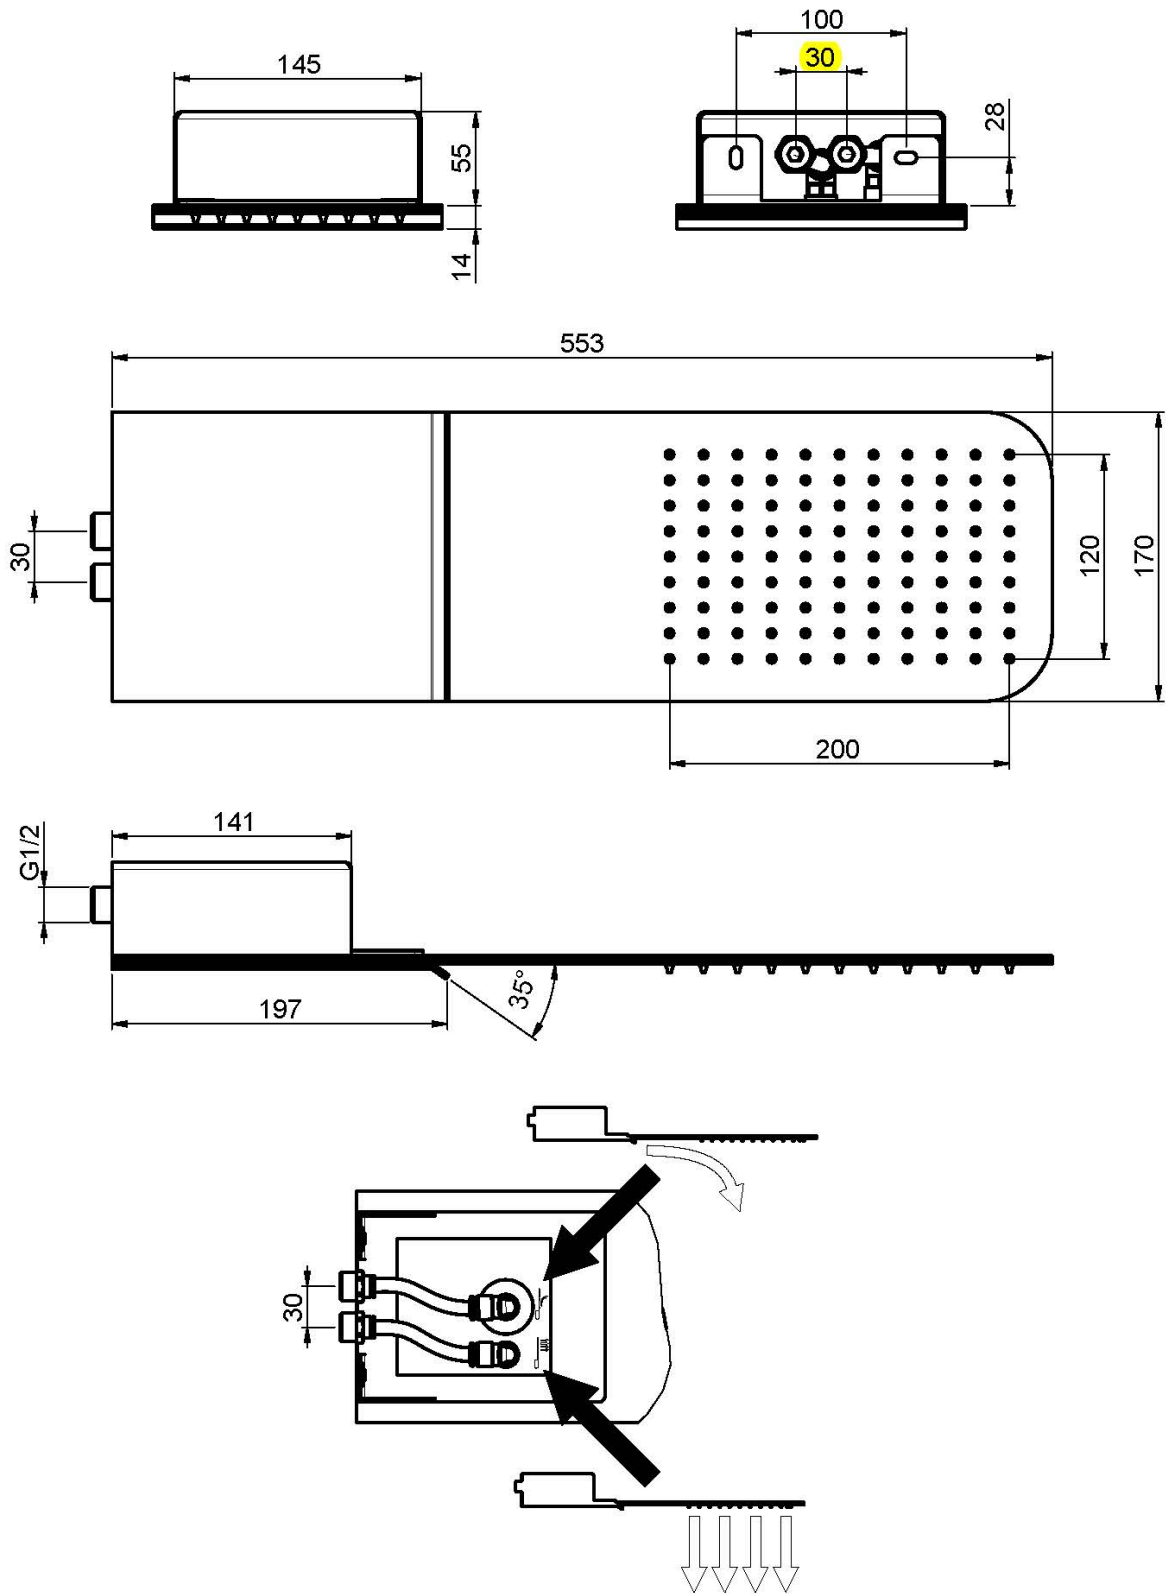

Code F2347

WALL MOUNTED STAINLESS STEEL SHOWERHEAD

- cascade flow
- rain jet

Finishing

 CHROM
CR

IMAGE

See the general sales conditions in our current pricelist

This drawing is the property of FIMA Carlo Frattini. Any complete or partial reproduction, or any transmission to third party without FIMA Carlo Frattini authorization is forbidden.