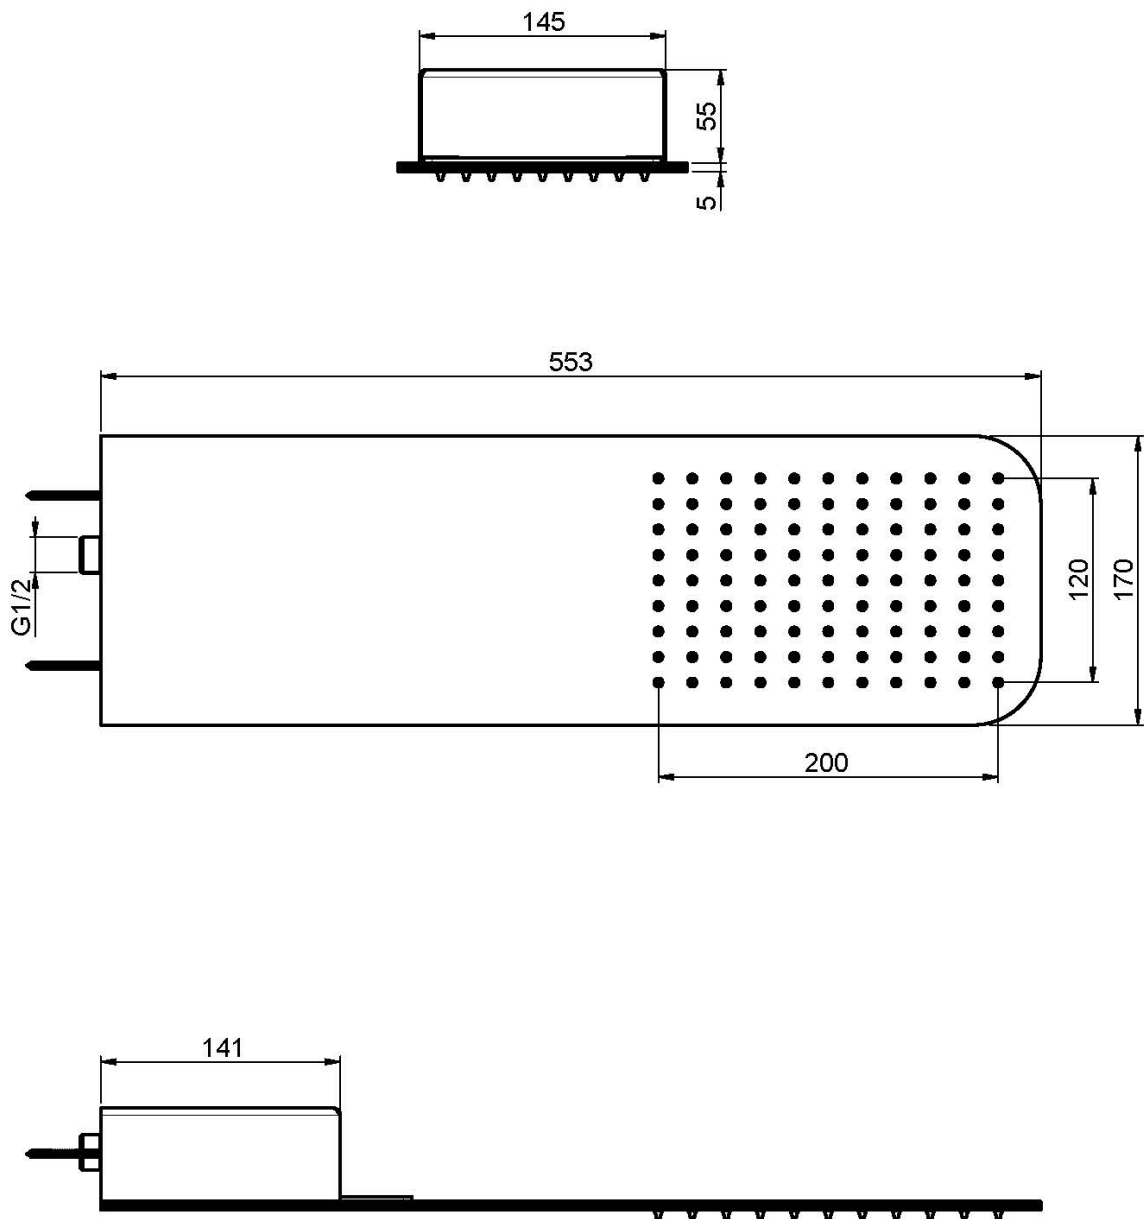

Code F2628

**WALL MOUNTED STAINLESS STEEL  
SHOWERHEAD**

- rain jet

Finishing

 CHROM  
CR

IMAGE

See the general sales conditions in our current pricelist

This drawing is the property of FIMA Carlo Frattini. Any complete or partial reproduction, or any transmission to third party without FIMA Carlo Frattini authorization is forbidden.