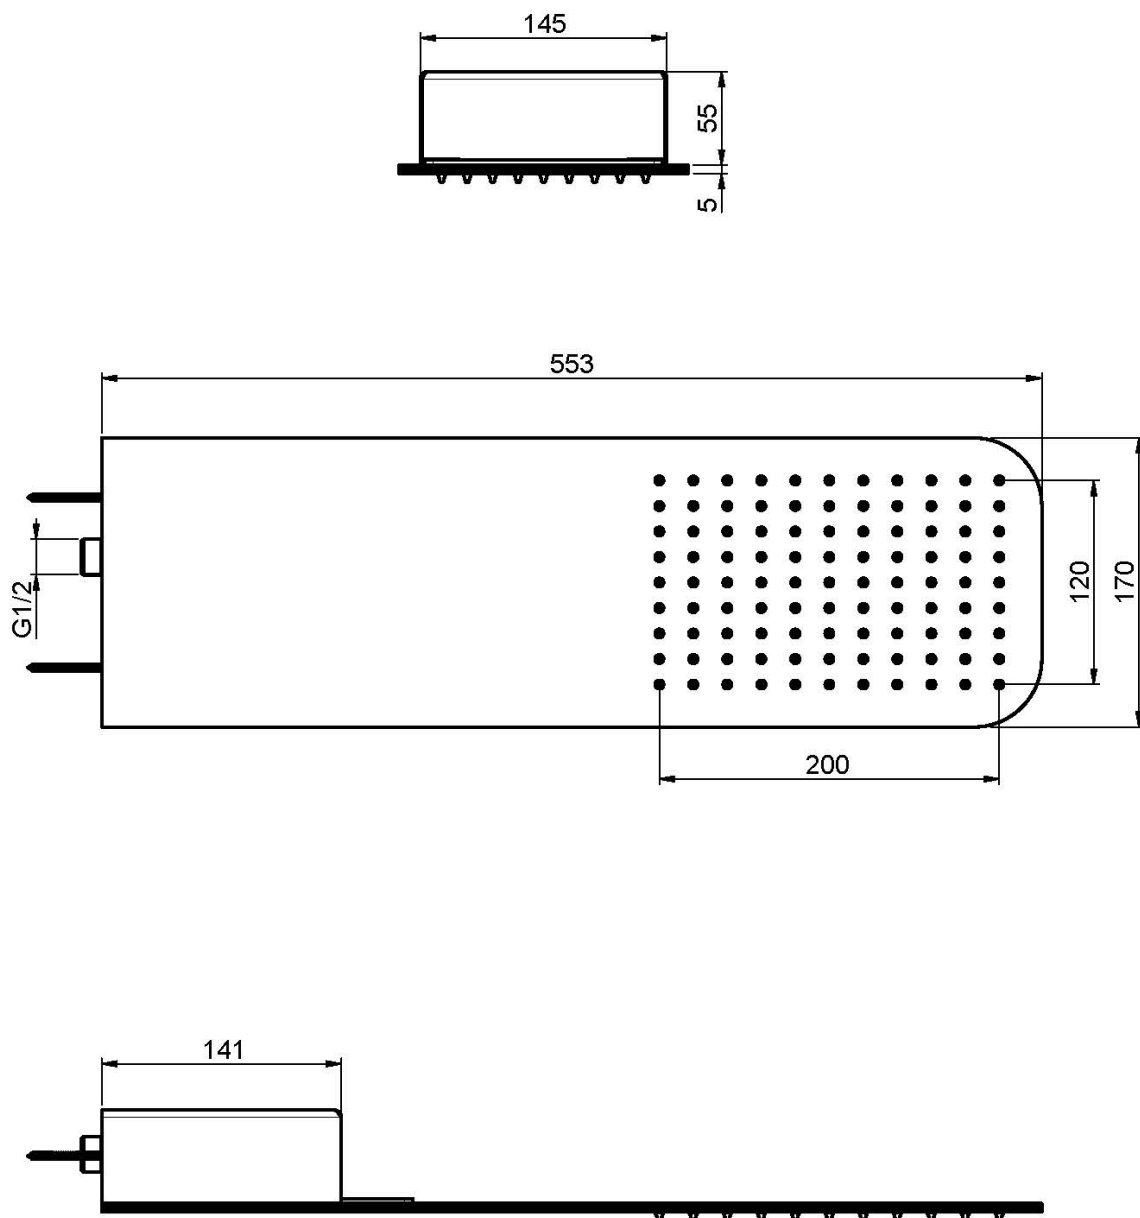

Code F2628

**WALL MOUNTED STAINLESS STEEL
SHOWERHEAD**

- rain jet

Finishing

 CHROM
CR

IMAGE

See the general sales conditions in our current pricelist

This drawing is the property of FIMA Carlo Frattini. Any complete or partial reproduction, or any transmission to third party without FIMA Carlo Frattini authorization is forbidden.