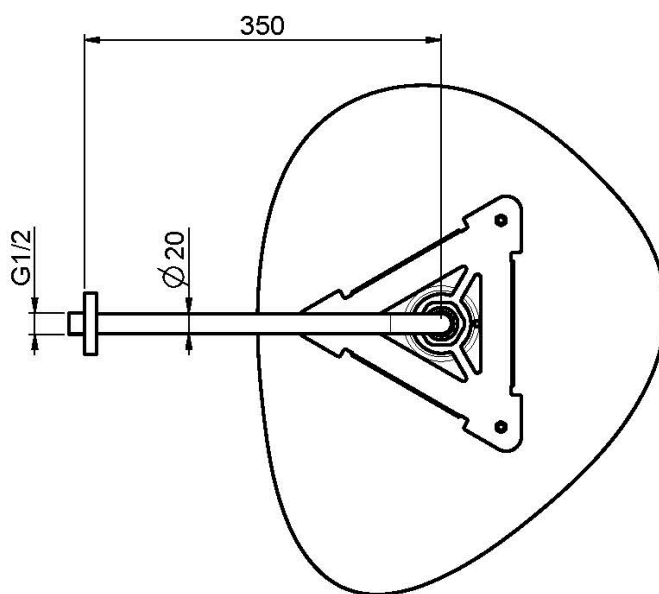

This drawing is the property of FIMA Carlo Frattini. Any complete or partial reproduction, or any transmission to third party without FIMA Carlo Frattini authorization is forbidden.