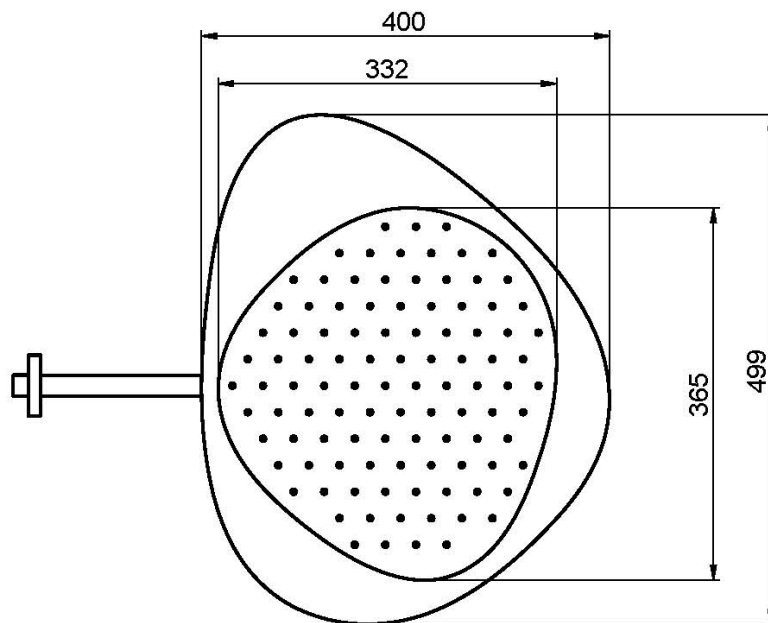

This drawing is the property of FIMA Carlo Frattini. Any complete or partial reproduction, or any transmission to third party without FIMA Carlo Frattini authorization is forbidden.