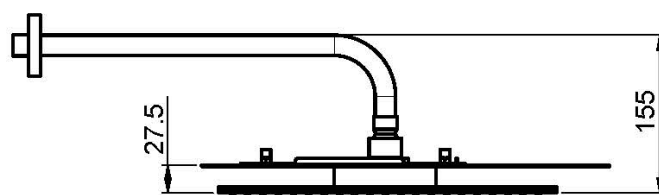

This drawing is the property of FIMA Carlo Frattini. Any complete or partial reproduction, or any transmission to third party without FIMA Carlo Frattini authorization is forbidden.