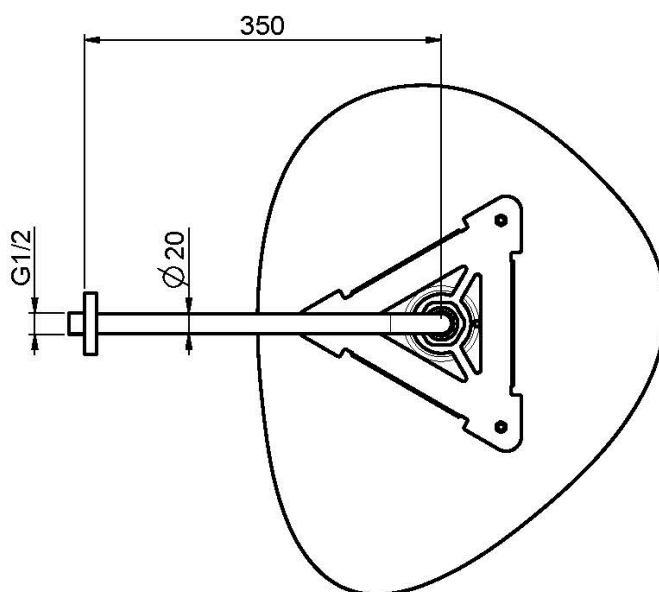

Code F2650C

WALL MOUNTED STAINLESS STEEL SHOWERHEAD CLOUD

- anti-limestone nozzles
- wall mounted bracket mm 350 - 1/2"
- the white finish refer to the upper plate only

Finishing

 CHROM
CR

IMAGE

See the general sales conditions in our current pricelist