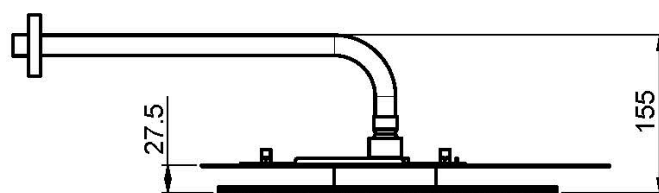

Code F2650C

WALL MOUNTED STAINLESS STEEL SHOWERHEAD CLOUD

- anti-limestone nozzles
- wall mounted bracket mm 350 - 1/2"
- the white finish refer to the upper plate only

Finishing

 CHROM
CR

IMAGE

See the general sales conditions in our current pricelist