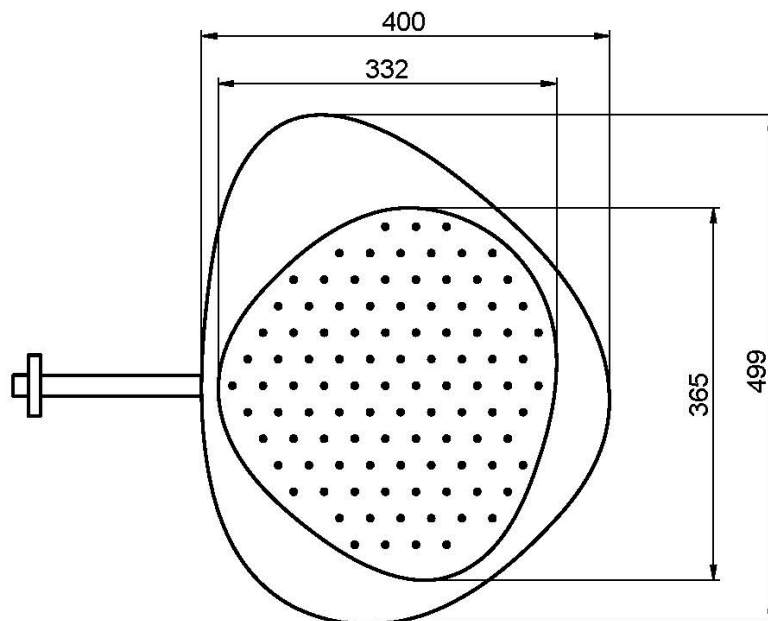

Code F2650C

WALL MOUNTED STAINLESS STEEL SHOWERHEAD CLOUD

- anti-limestone nozzles
- wall mounted bracket mm 350 - 1/2"
- the white finish refer to the upper plate only

Finishing

 CHROM
CR

IMAGE

See the general sales conditions in our current pricelist