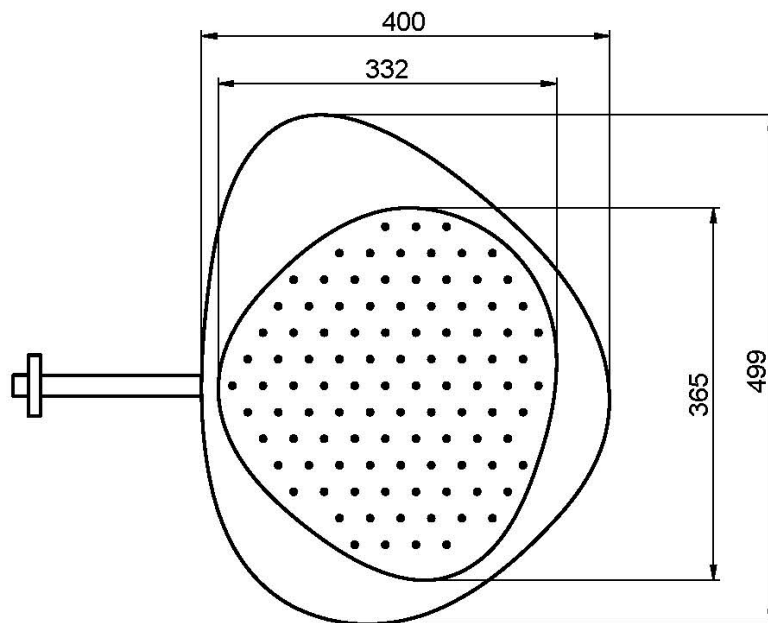

Code F2650C

WALL MOUNTED STAINLESS STEEL SHOWERHEAD CLOUD

- anti-limestone nozzles
- wall mounted bracket mm 350 - 1/2"
- the white finish refer to the upper plate only

Finishing

 CHROM
CR

IMAGE

See the general sales conditions in our current pricelist