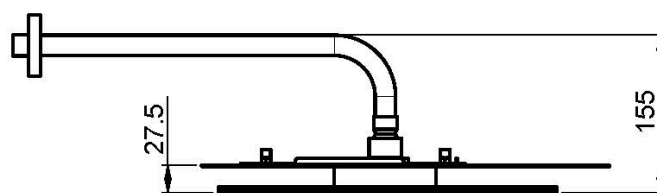

Code F2650C

WALL MOUNTED STAINLESS STEEL SHOWERHEAD CLOUD

- anti-limestone nozzles
- wall mounted bracket mm 350 - 1/2"
- the white finish refer to the upper plate only

Finishing

 CHROM
CR

IMAGE

See the general sales conditions in our current pricelist