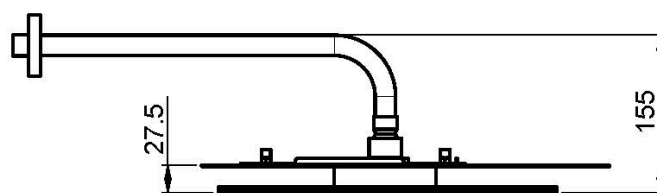

This drawing is the property of FIMA Carlo Frattini. Any complete or partial reproduction, or any transmission to third party without FIMA Carlo Frattini authorization is forbidden.