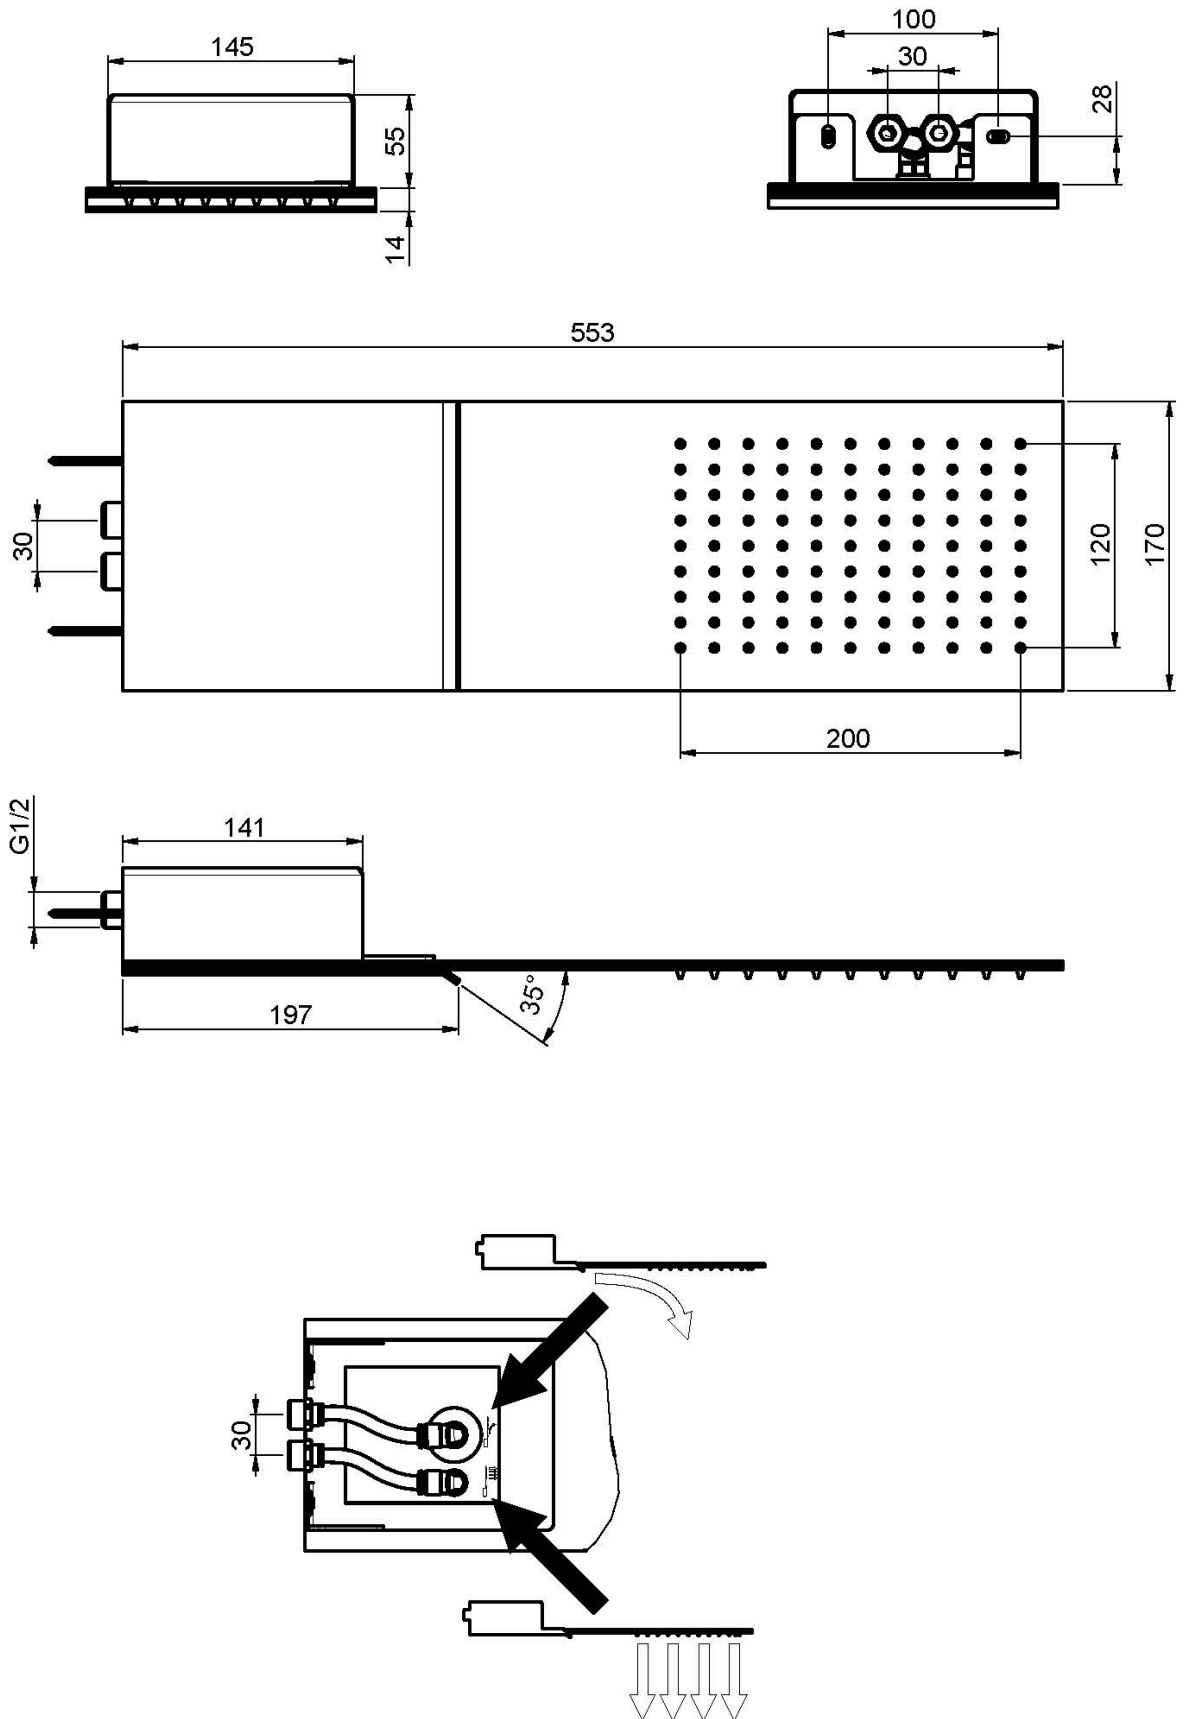

Code F2346

WALL MOUNTED STAINLESS STEEL SHOWERHEAD

- cascade flow
- rain jet

Finishing

 CHROM
CR

IMAGE

See the general sales conditions in our current pricelist

This drawing is the property of FIMA Carlo Frattini. Any complete or partial reproduction, or any transmission to third party without FIMA Carlo Frattini authorization is forbidden.