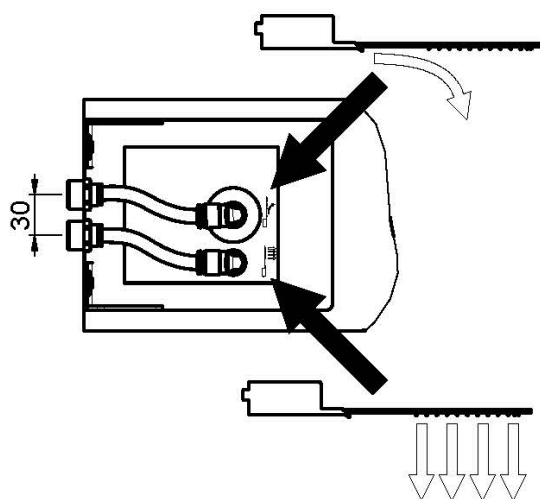

Code F2346

WALL MOUNTED STAINLESS STEEL SHOWERHEAD

- cascade flow
- rain jet

Finishing

 CHROM
CR

IMAGE

See the general sales conditions in our current pricelist

This drawing is the property of FIMA Carlo Frattini. Any complete or partial reproduction, or any transmission to third party without FIMA Carlo Frattini authorization is forbidden.