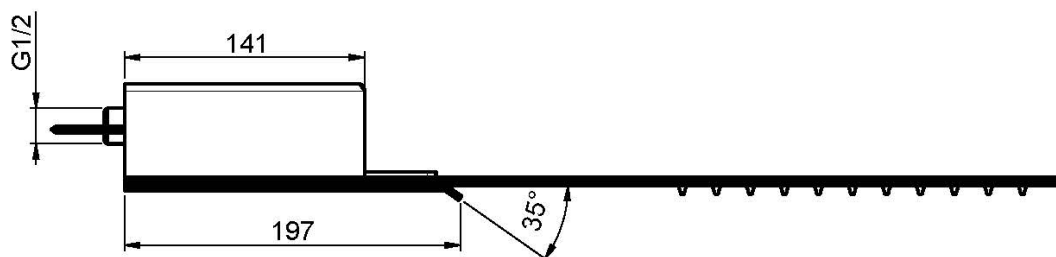

Code F2346

WALL MOUNTED STAINLESS STEEL SHOWERHEAD

- cascade flow
- rain jet

Finishing

 CHROM
CR

IMAGE

See the general sales conditions in our current pricelist

This drawing is the property of FIMA Carlo Frattini. Any complete or partial reproduction, or any transmission to third party without FIMA Carlo Frattini authorization is forbidden.