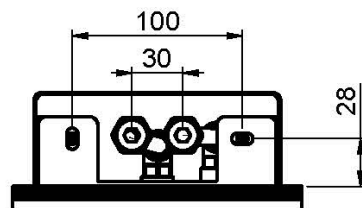

Code F2346

WALL MOUNTED STAINLESS STEEL SHOWERHEAD

- cascade flow
- rain jet

Finishing

 CHROM
CR

IMAGE

See the general sales conditions in our current pricelist

This drawing is the property of FIMA Carlo Frattini. Any complete or partial reproduction, or any transmission to third party without FIMA Carlo Frattini authorization is forbidden.