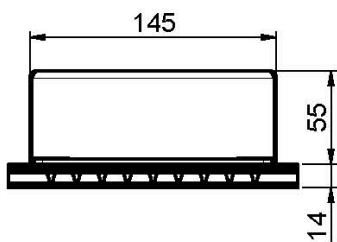

Code F2346

WALL MOUNTED STAINLESS STEEL SHOWERHEAD

- cascade flow
- rain jet

Finishing

 CHROM
CR

IMAGE

See the general sales conditions in our current pricelist

This drawing is the property of FIMA Carlo Frattini. Any complete or partial reproduction, or any transmission to third party without FIMA Carlo Frattini authorization is forbidden.