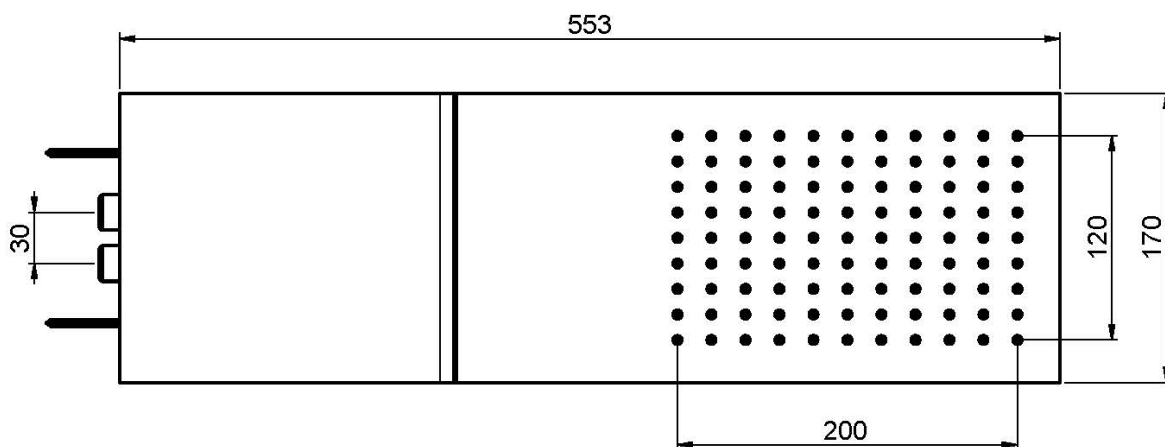

Code F2346

WALL MOUNTED STAINLESS STEEL SHOWERHEAD

- cascade flow
- rain jet

Finishing

 CHROM
CR

IMAGE

See the general sales conditions in our current pricelist

This drawing is the property of FIMA Carlo Frattini. Any complete or partial reproduction, or any transmission to third party without FIMA Carlo Frattini authorization is forbidden.