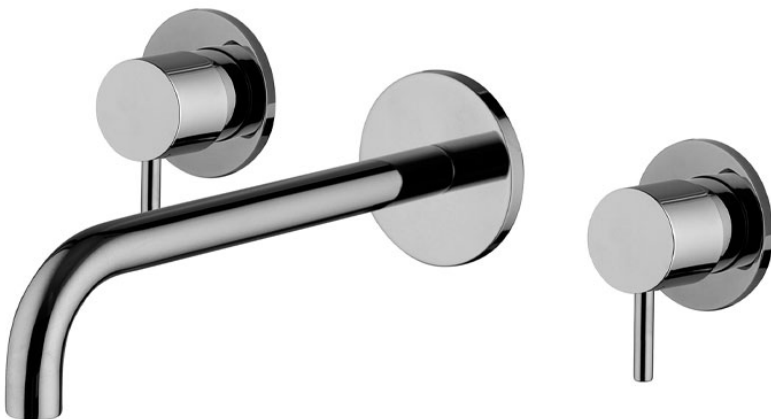

Code F3161/5

WALL MOUNTED THREE-HOLES BASIN MIXER

- exposed part only
- spout 150 mm
- 1"1/4 brass click clack waste
- **built-in part to be ordered separately**

IMAGE

Finishing

-  CHROM
CR
-  HL
-  HS
-  ZL
-  ZS
-  BRUSHED NICKEL
SN
-  BLACK CHROME
CN
-  BRUSHED BLACK CHROME
CS
-  WHITE MATT
BS
-  BLACK MATT
NS
-  GOLD
OR
-  BRUSHED GOLD
OS