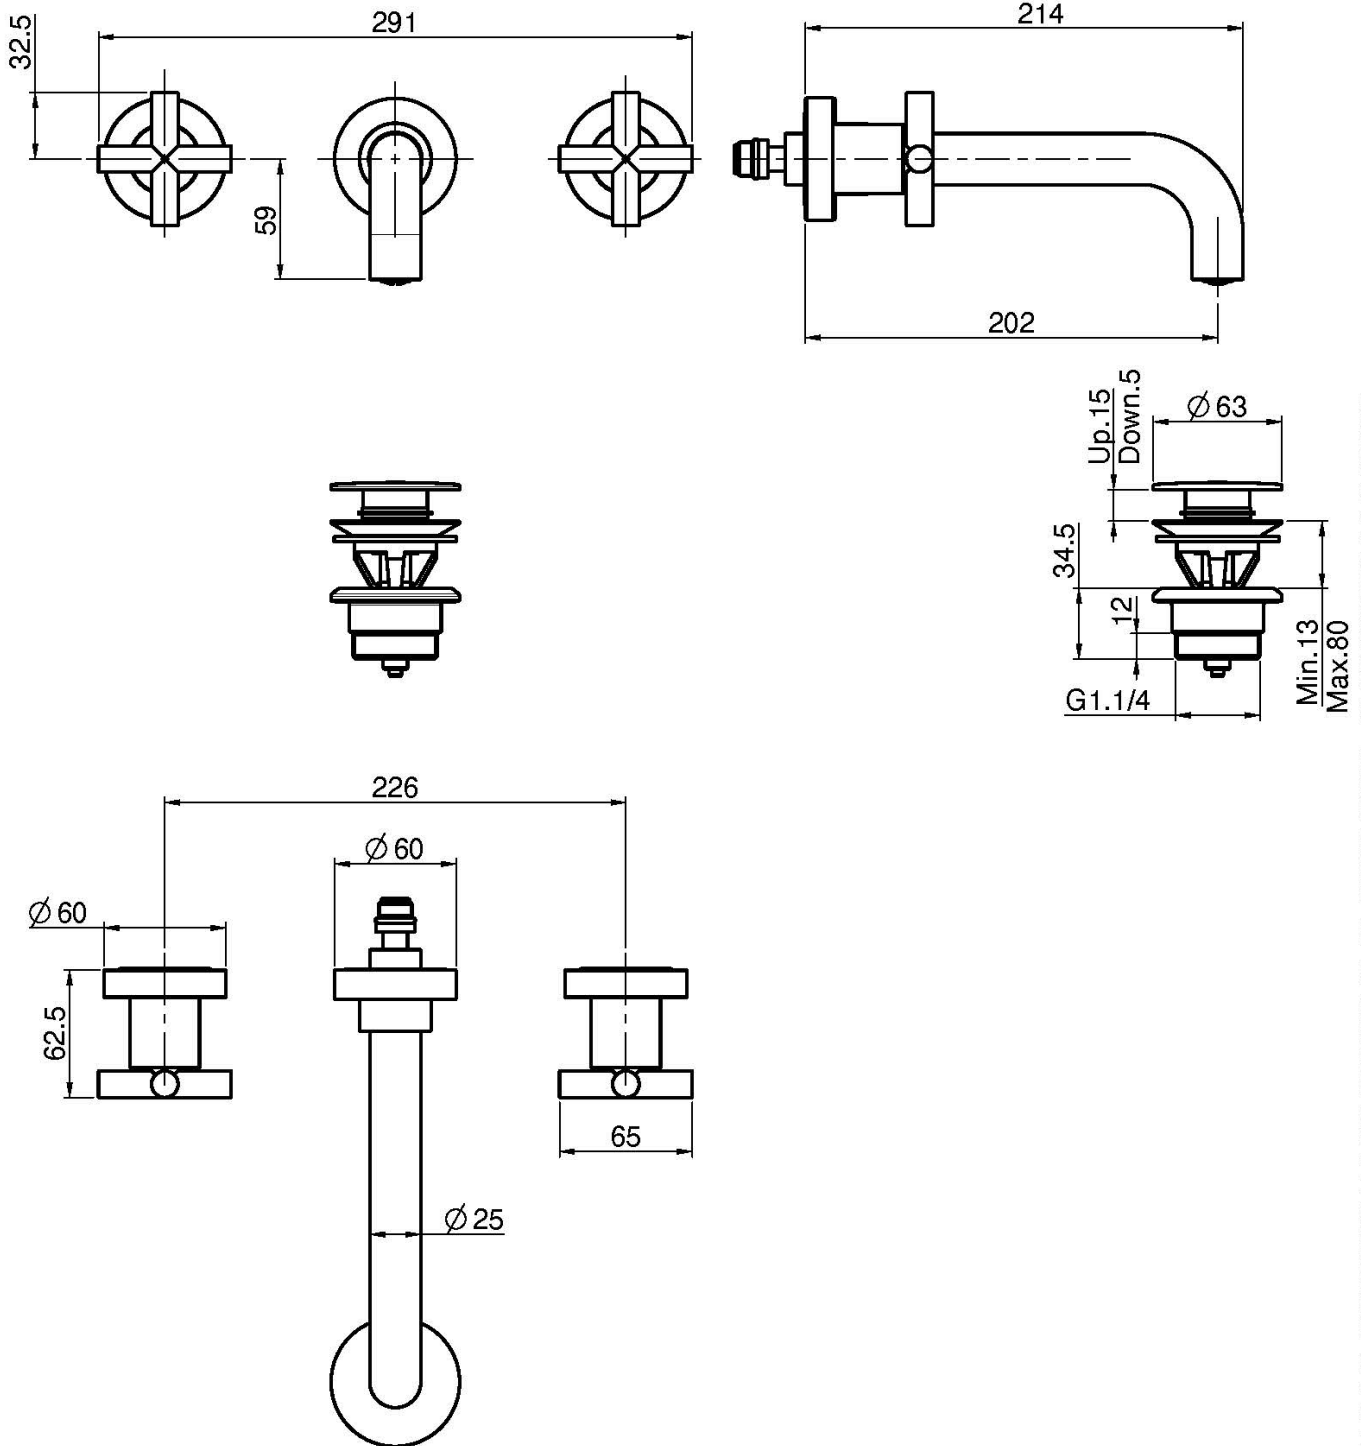

This drawing is the property of FIMA Carlo Frattini. Any complete or partial reproduction, or any transmission to third party without FIMA Carlo Frattini authorization is forbidden.