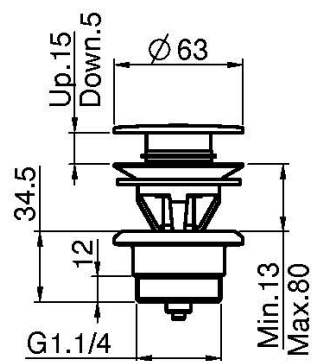

This drawing is the property of FIMA Carlo Frattini. Any complete or partial reproduction, or any transmission to third party without FIMA Carlo Frattini authorization is forbidden.