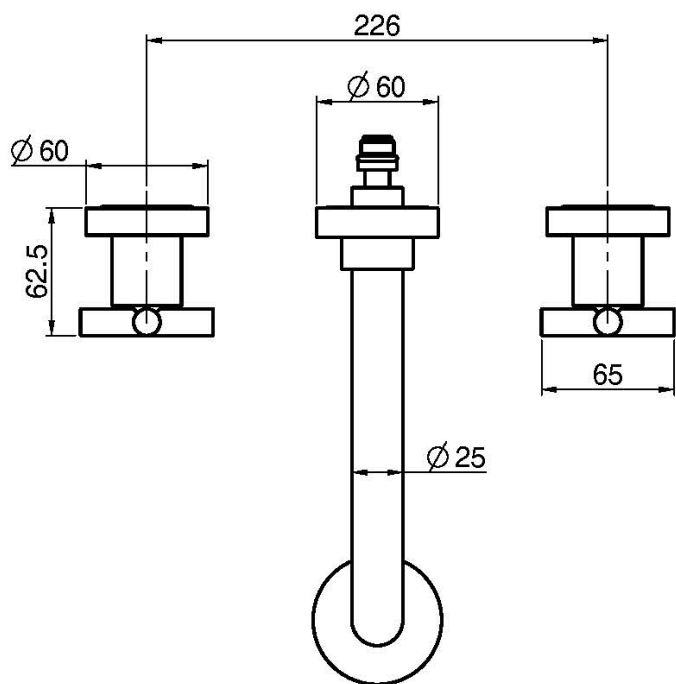

This drawing is the property of FIMA Carlo Frattini. Any complete or partial reproduction, or any transmission to third party without FIMA Carlo Frattini authorization is forbidden.