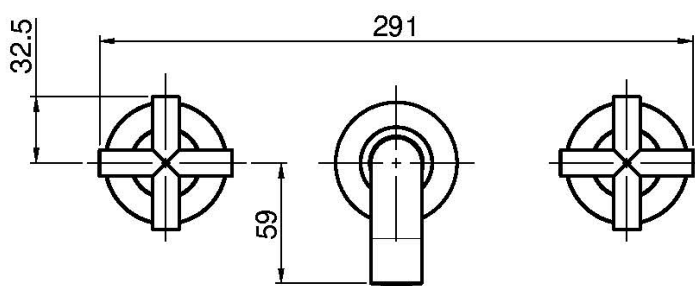

This drawing is the property of FIMA Carlo Frattini. Any complete or partial reproduction, or any transmission to third party without FIMA Carlo Frattini authorization is forbidden.