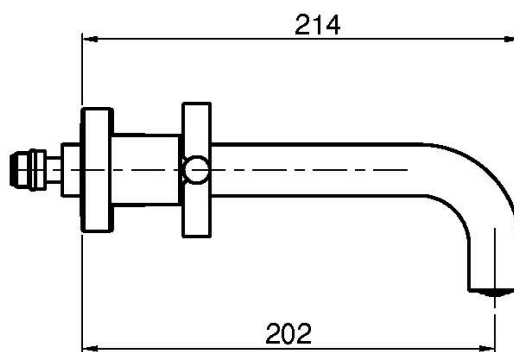

This drawing is the property of FIMA Carlo Frattini. Any complete or partial reproduction, or any transmission to third party without FIMA Carlo Frattini authorization is forbidden.