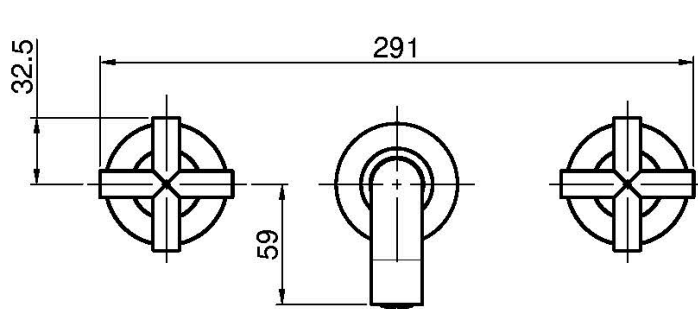

This drawing is the property of FIMA Carlo Frattini. Any complete or partial reproduction, or any transmission to third party without FIMA Carlo Frattini authorization is forbidden.