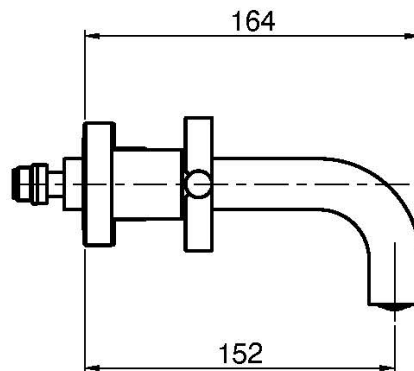

This drawing is the property of FIMA Carlo Frattini. Any complete or partial reproduction, or any transmission to third party without FIMA Carlo Frattini authorization is forbidden.