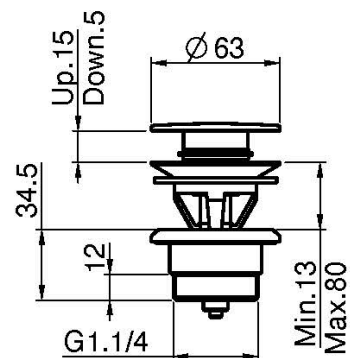

This drawing is the property of FIMA Carlo Frattini. Any complete or partial reproduction, or any transmission to third party without FIMA Carlo Frattini authorization is forbidden.