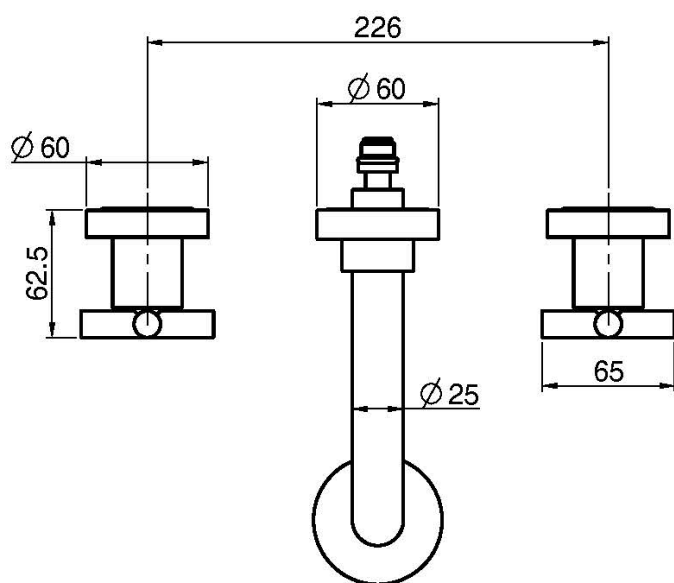

This drawing is the property of FIMA Carlo Frattini. Any complete or partial reproduction, or any transmission to third party without FIMA Carlo Frattini authorization is forbidden.