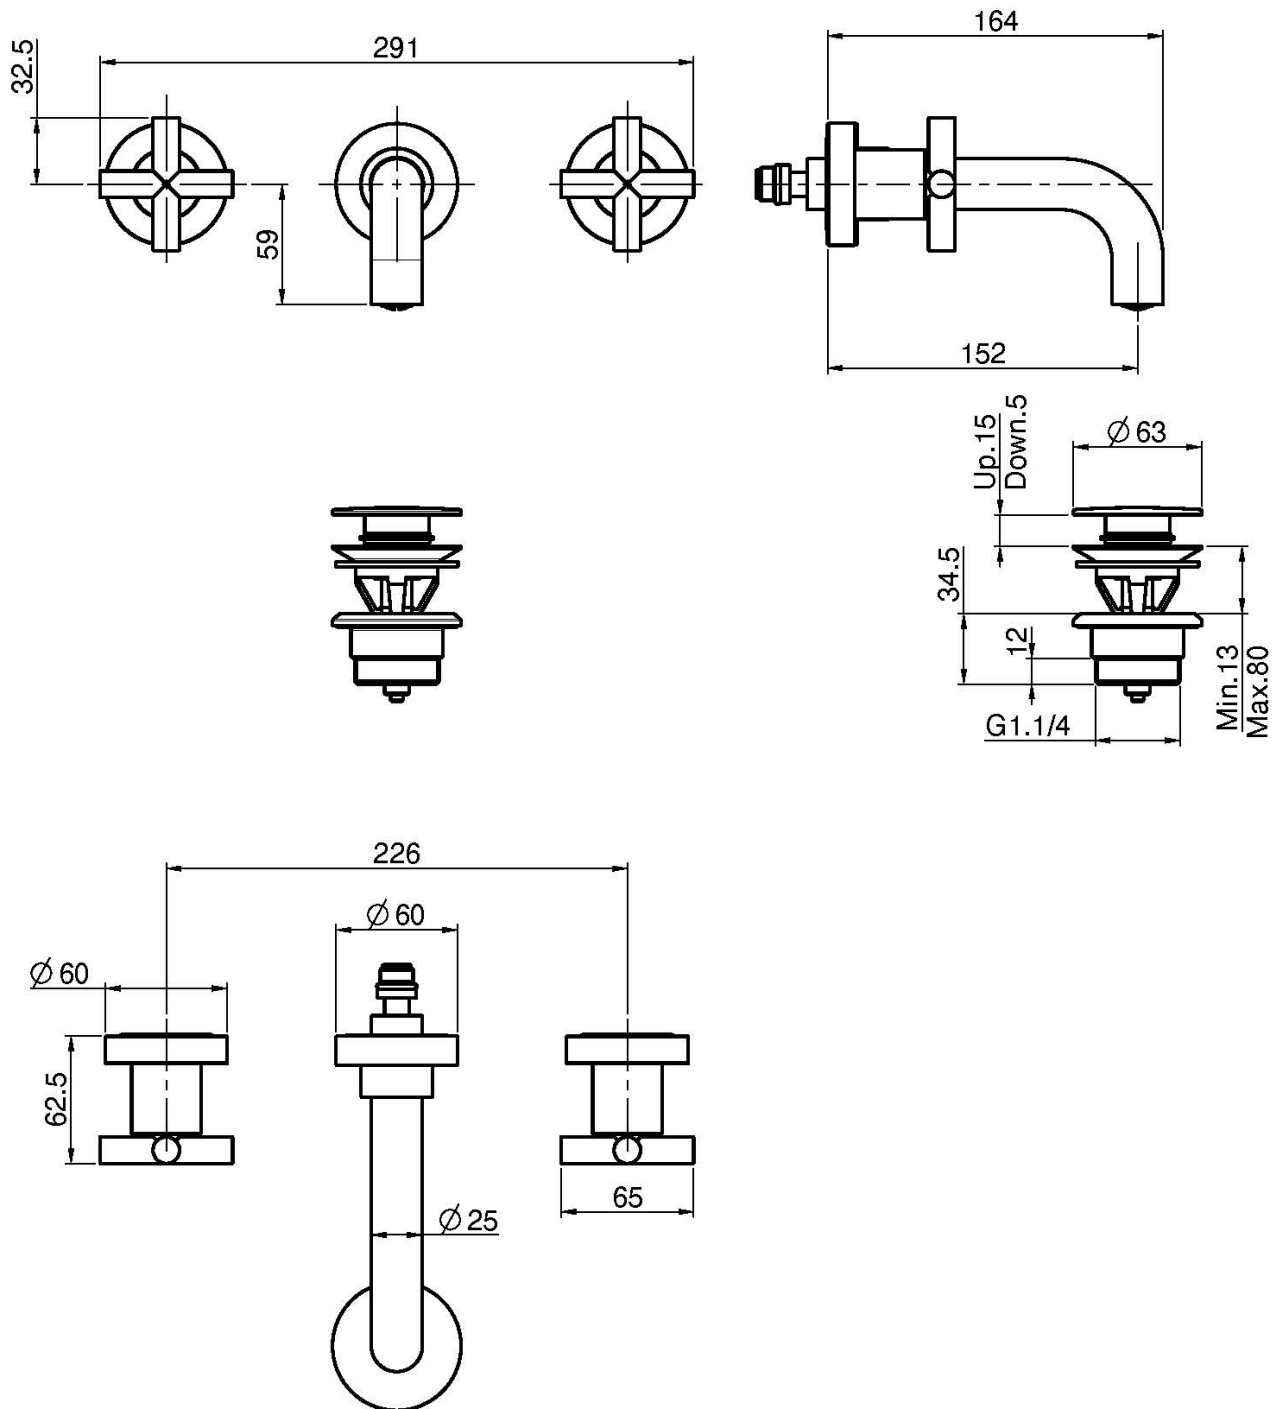

This drawing is the property of FIMA Carlo Frattini. Any complete or partial reproduction, or any transmission to third party without FIMA Carlo Frattini authorization is forbidden.