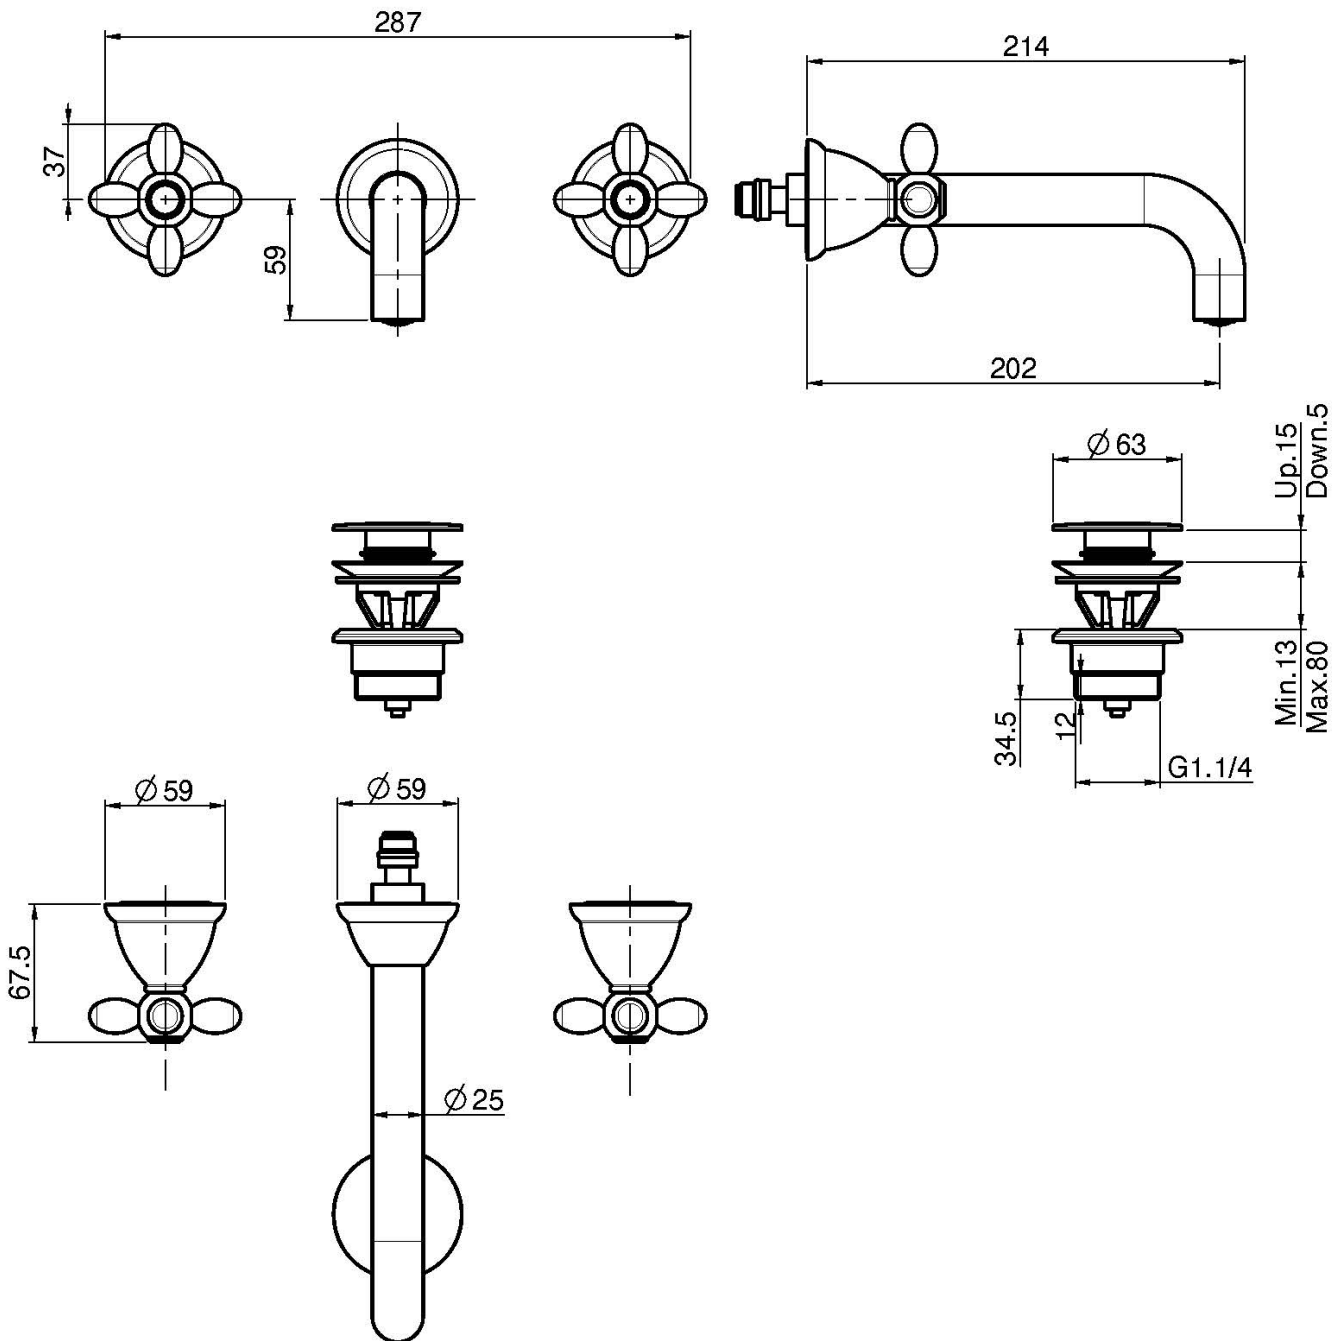

This drawing is the property of FIMA Carlo Frattini. Any complete or partial reproduction, or any transmission to third party without FIMA Carlo Frattini authorization is forbidden.