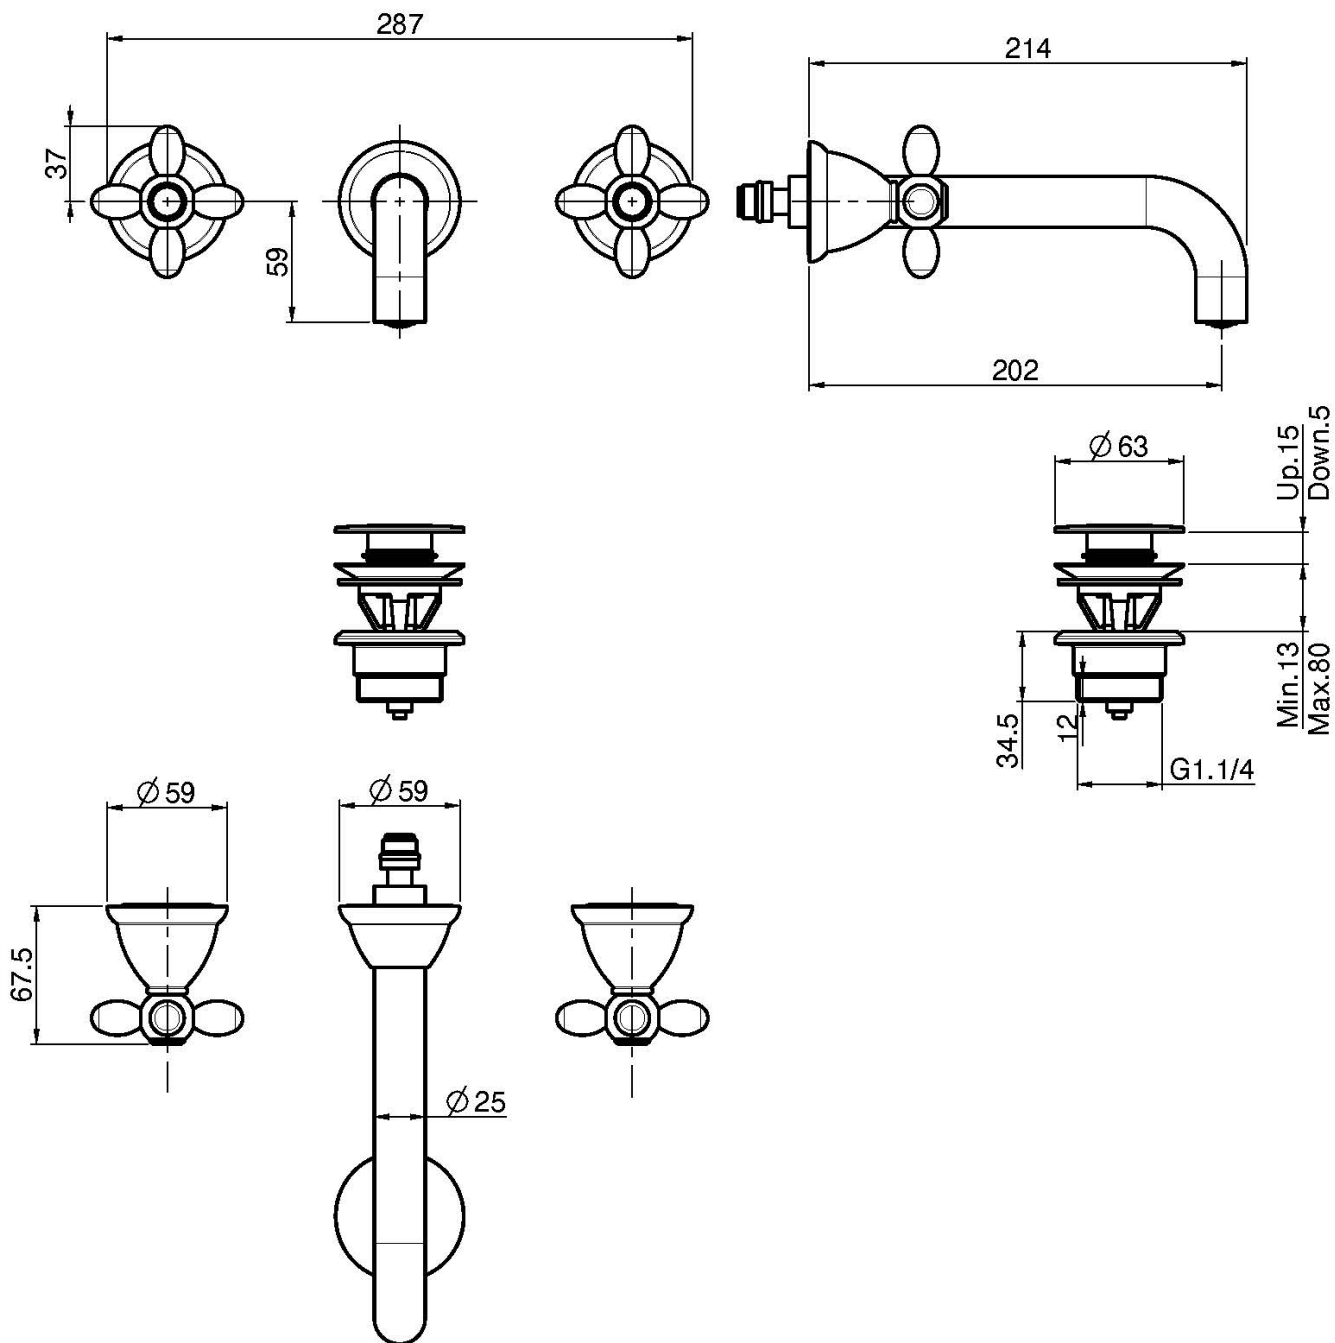

This drawing is the property of FIMA Carlo Frattini. Any complete or partial reproduction, or any transmission to third party without FIMA Carlo Frattini authorization is forbidden.