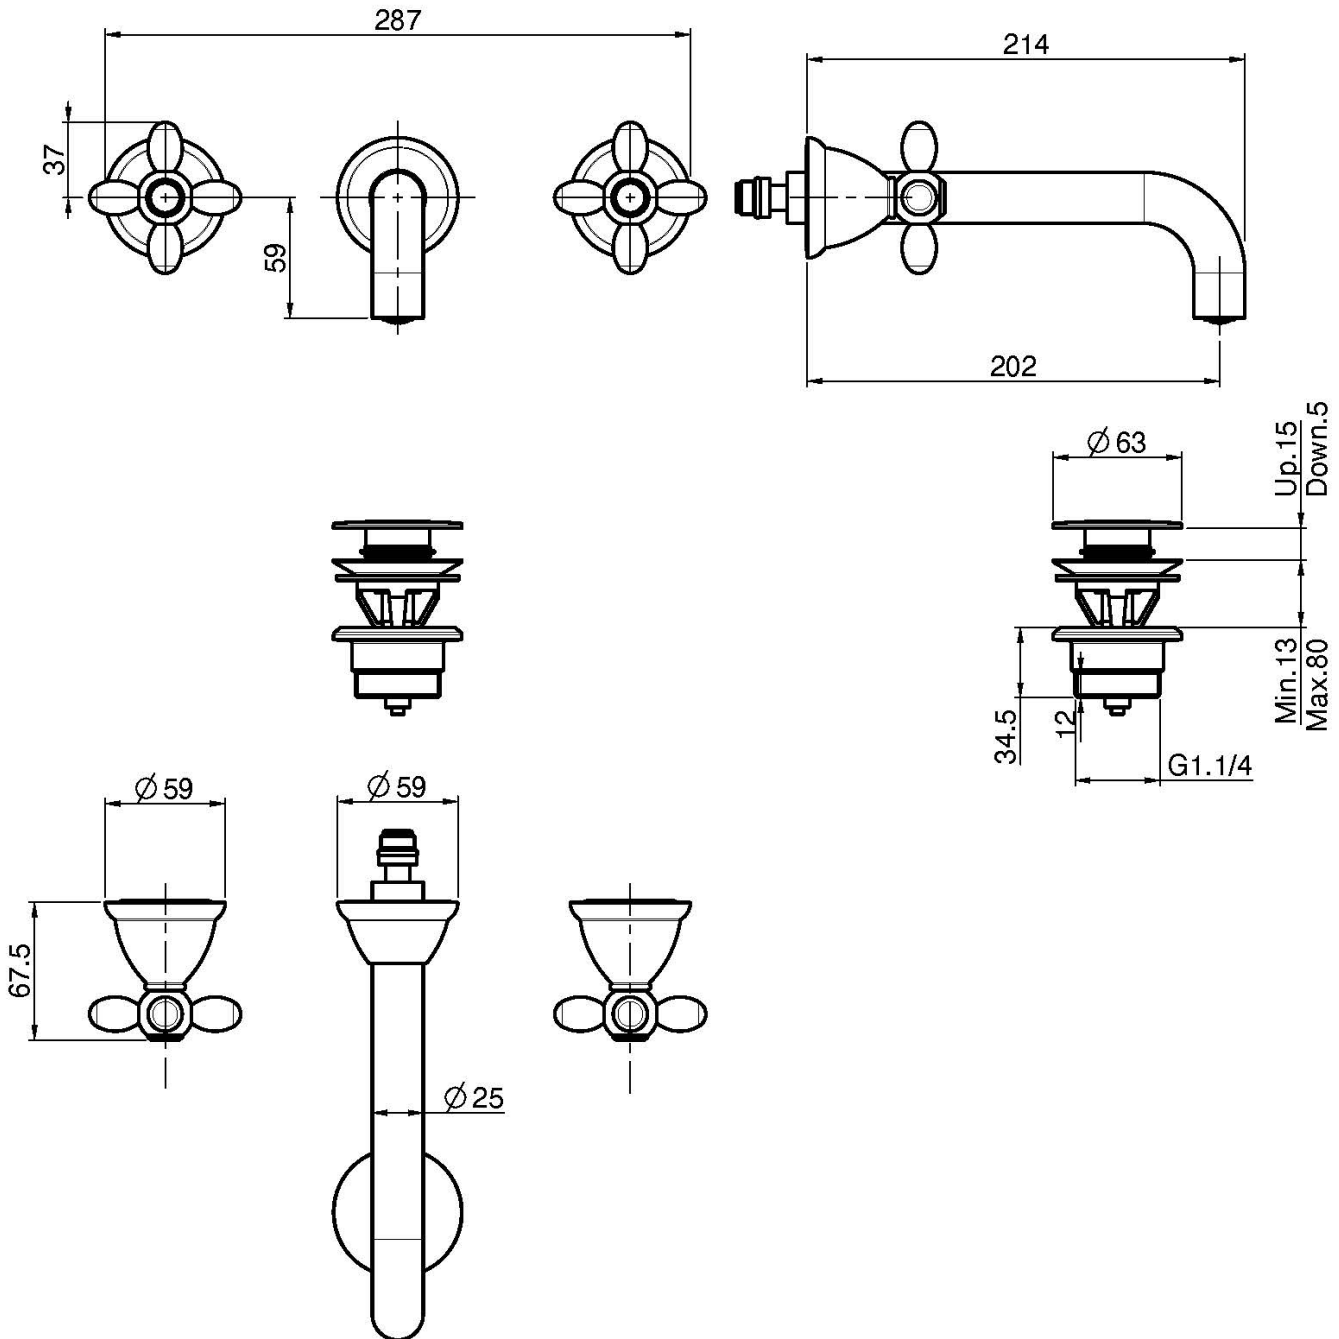

This drawing is the property of FIMA Carlo Frattini. Any complete or partial reproduction, or any transmission to third party without FIMA Carlo Frattini authorization is forbidden.