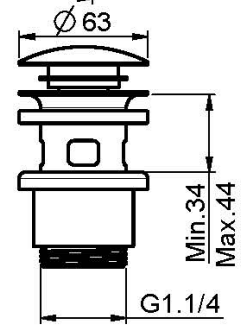

This drawing is the property of FIMA Carlo Frattini. Any complete or partial reproduction, or any transmission to third party without FIMA Carlo Frattini authorization is forbidden.