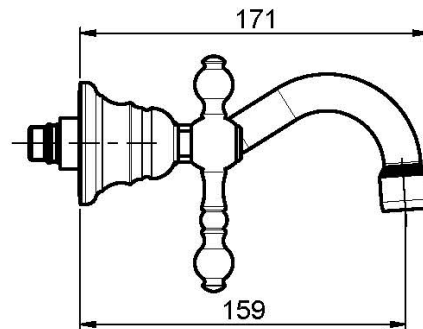

This drawing is the property of FIMA Carlo Frattini. Any complete or partial reproduction, or any transmission to third party without FIMA Carlo Frattini authorization is forbidden.