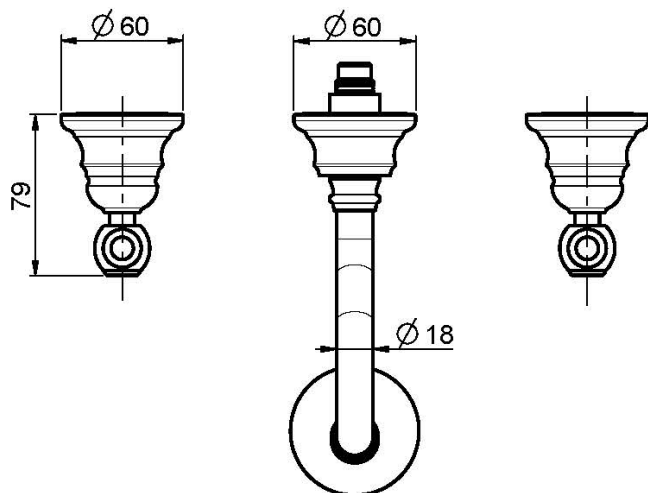

This drawing is the property of FIMA Carlo Frattini. Any complete or partial reproduction, or any transmission to third party without FIMA Carlo Frattini authorization is forbidden.