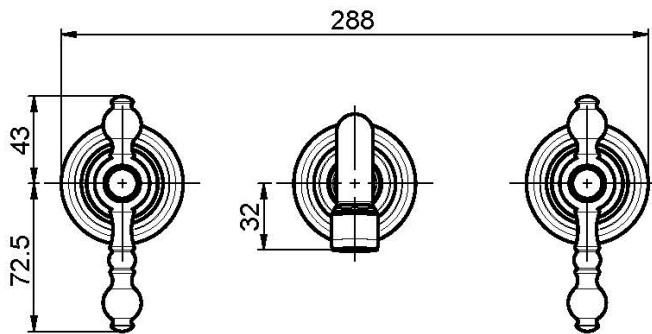

This drawing is the property of FIMA Carlo Frattini. Any complete or partial reproduction, or any transmission to third party without FIMA Carlo Frattini authorization is forbidden.