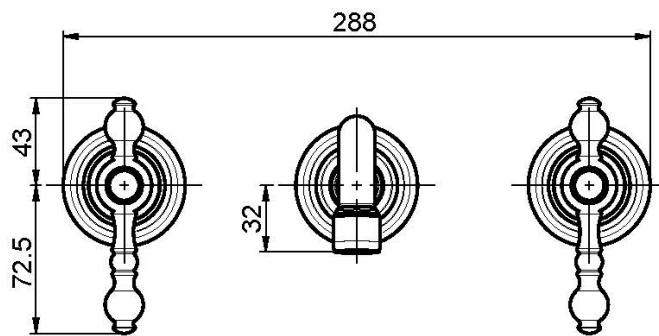

This drawing is the property of FIMA Carlo Frattini. Any complete or partial reproduction, or any transmission to third party without FIMA Carlo Frattini authorization is forbidden.