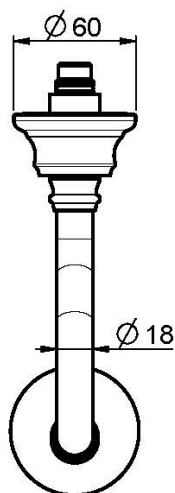

Code F5051/5

WALL MOUNTED THREE-HOLES BASIN MIXER

- exposed part only
- 1"1/4 brass click clack waste
- **built-in part to be ordered separately**

Finishing

-  CHROM
CR
-  BRUSHED NICKEL
SN
-  GOLD
OR
-  BRUSHED GOLD
OS
-  OLD BRONZE
BR
-  ANTIQUE COPPER
RA

IMAGE

PRODUCTS NEEDED TO BE ORDERED SEPARATELY

[Built-in part](#)

See the general sales conditions in our current pricelist

This drawing is the property of FIMA Carlo Frattini. Any complete or partial reproduction, or any transmission to third party without FIMA Carlo Frattini authorization is forbidden.