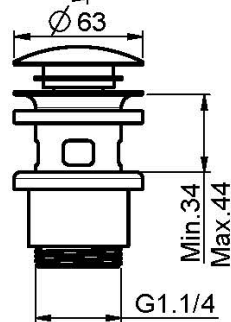

This drawing is the property of FIMA Carlo Frattini. Any complete or partial reproduction, or any transmission to third party without FIMA Carlo Frattini authorization is forbidden.