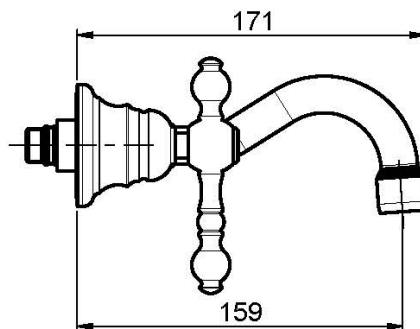

Code F5051/5

WALL MOUNTED THREE-HOLES BASIN MIXER

- exposed part only
- 1"1/4 brass click clack waste
- **built-in part to be ordered separately**

Finishing

-  CHROM
CR
-  BRUSHED NICKEL
SN
-  GOLD
OR
-  BRUSHED GOLD
OS
-  OLD BRONZE
BR
-  ANTIQUE COPPER
RA

IMAGE

PRODUCTS NEEDED TO BE ORDERED SEPARATELY

[Built-in part](#)

See the general sales conditions in our current pricelist

This drawing is the property of FIMA Carlo Frattini. Any complete or partial reproduction, or any transmission to third party without FIMA Carlo Frattini authorization is forbidden.