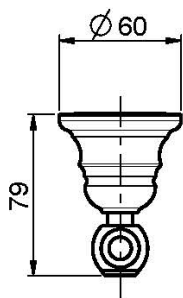

Code F5051/5

WALL MOUNTED THREE-HOLES BASIN MIXER

- exposed part only
- 1"1/4 brass click clack waste
- **built-in part to be ordered separately**

Finishing

-  CHROM
CR
-  BRUSHED NICKEL
SN
-  GOLD
OR
-  BRUSHED GOLD
OS
-  OLD BRONZE
BR
-  ANTIQUE COPPER
RA

IMAGE

PRODUCTS NEEDED TO BE ORDERED SEPARATELY

[Built-in part](#)

See the general sales conditions in our current pricelist

This drawing is the property of FIMA Carlo Frattini. Any complete or partial reproduction, or any transmission to third party without FIMA Carlo Frattini authorization is forbidden.