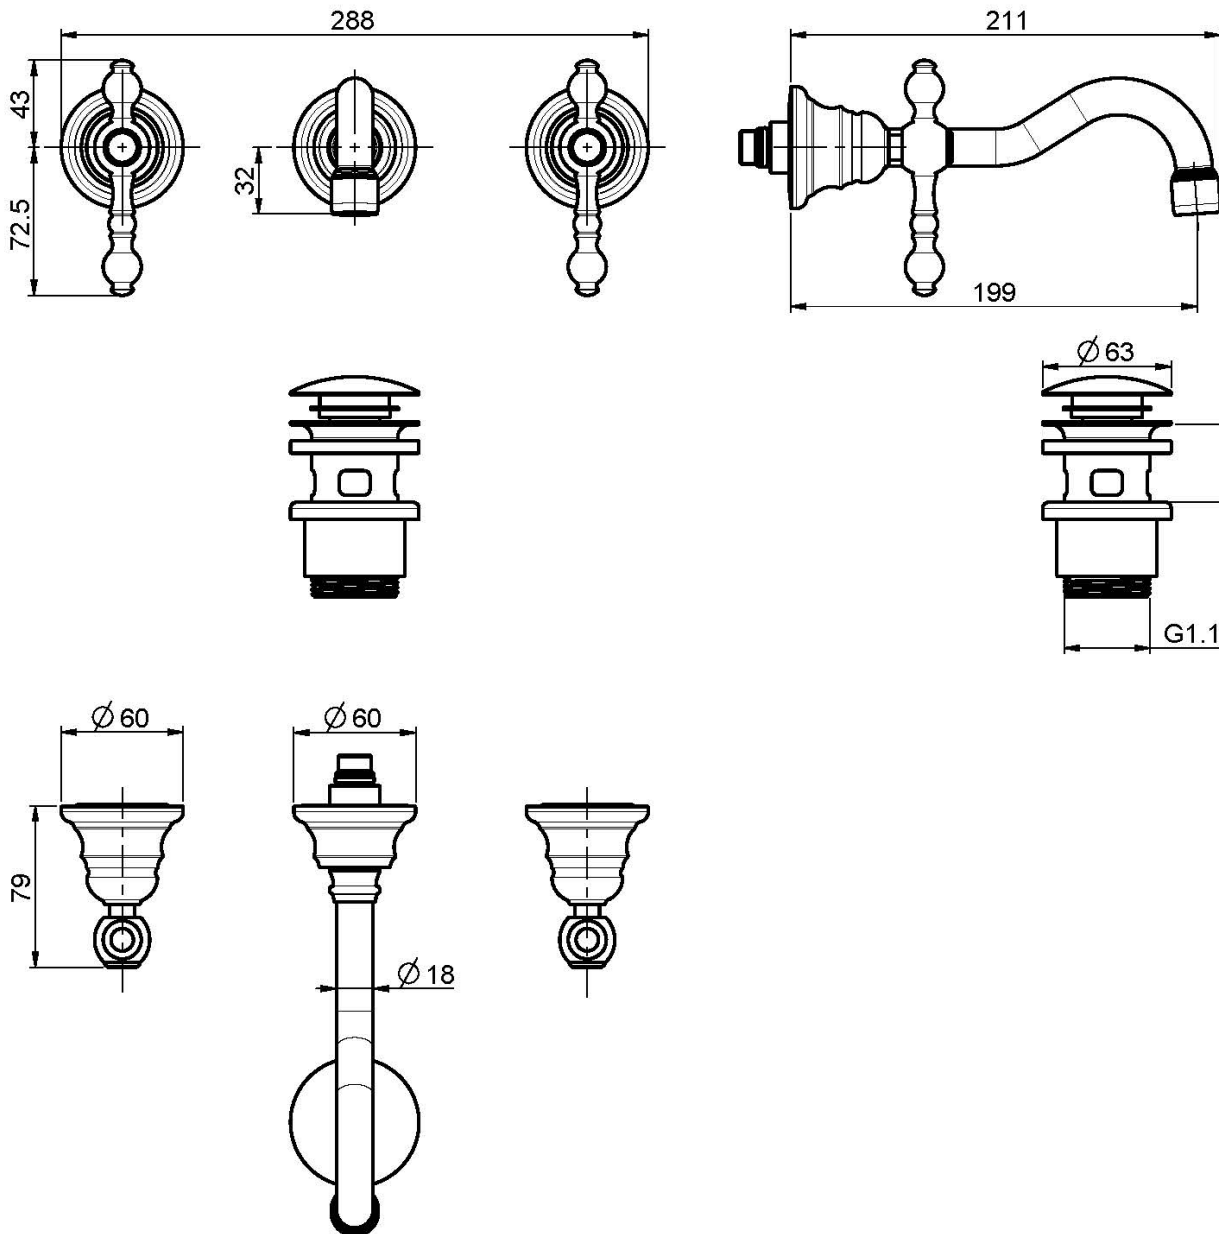

This drawing is the property of FIMA Carlo Frattini. Any complete or partial reproduction, or any transmission to third party without FIMA Carlo Frattini authorization is forbidden.