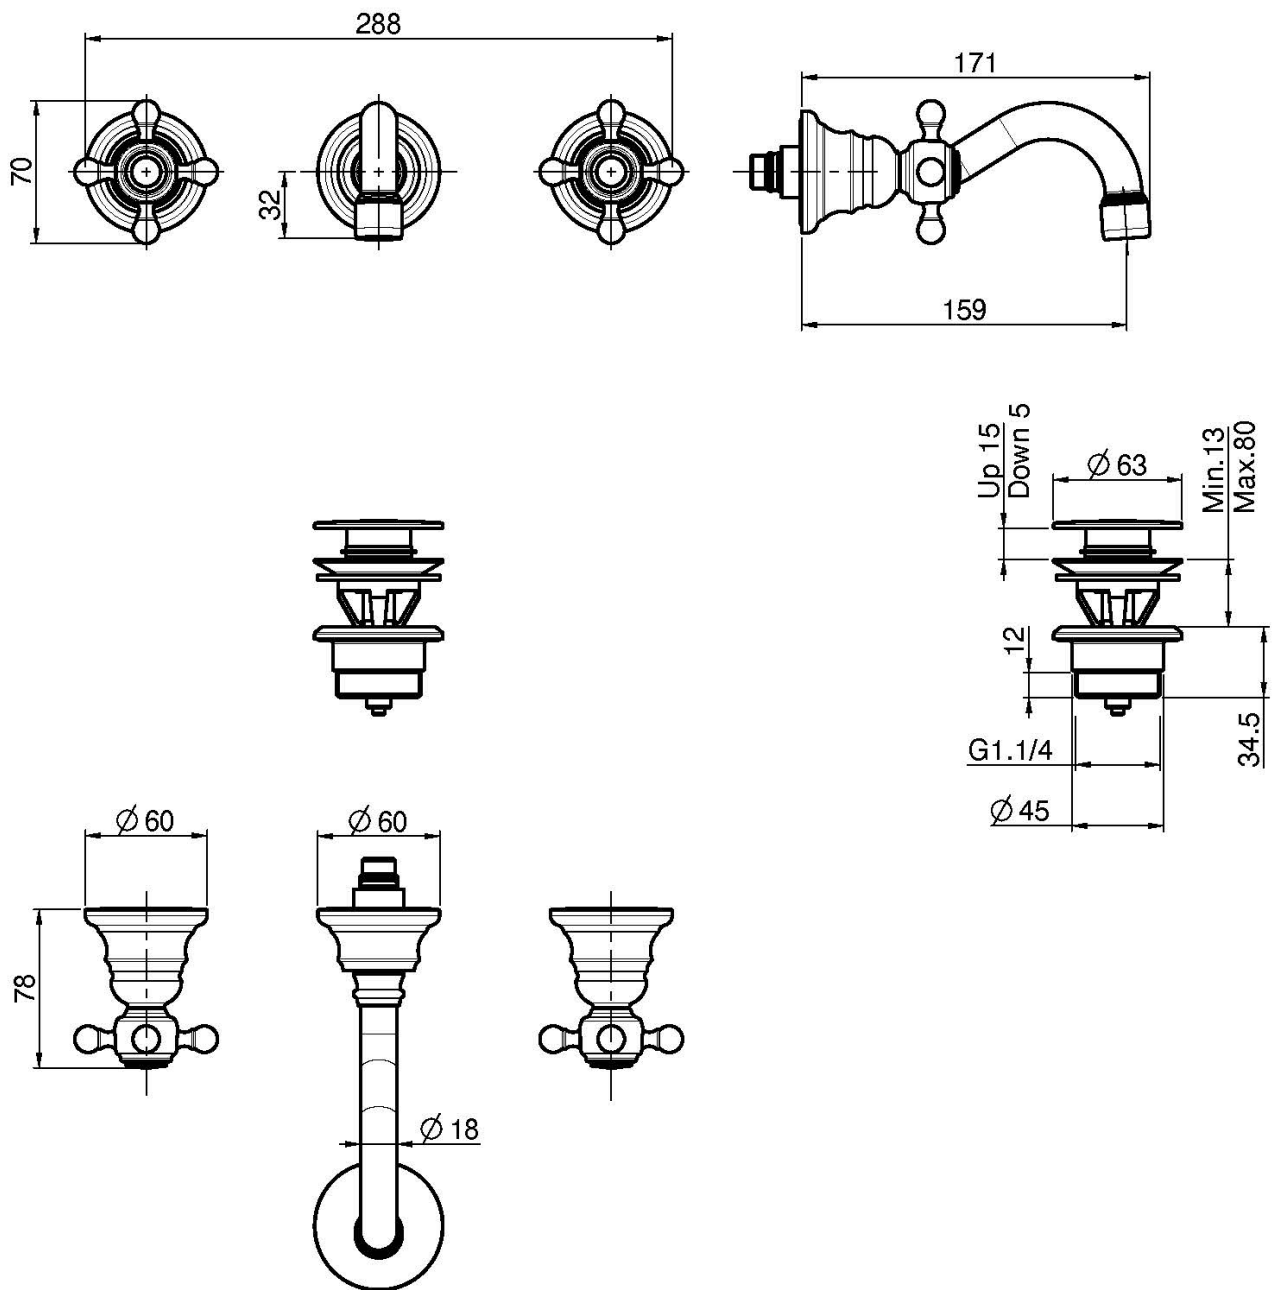

This drawing is the property of FIMA Carlo Frattini. Any complete or partial reproduction, or any transmission to third party without FIMA Carlo Frattini authorization is forbidden.