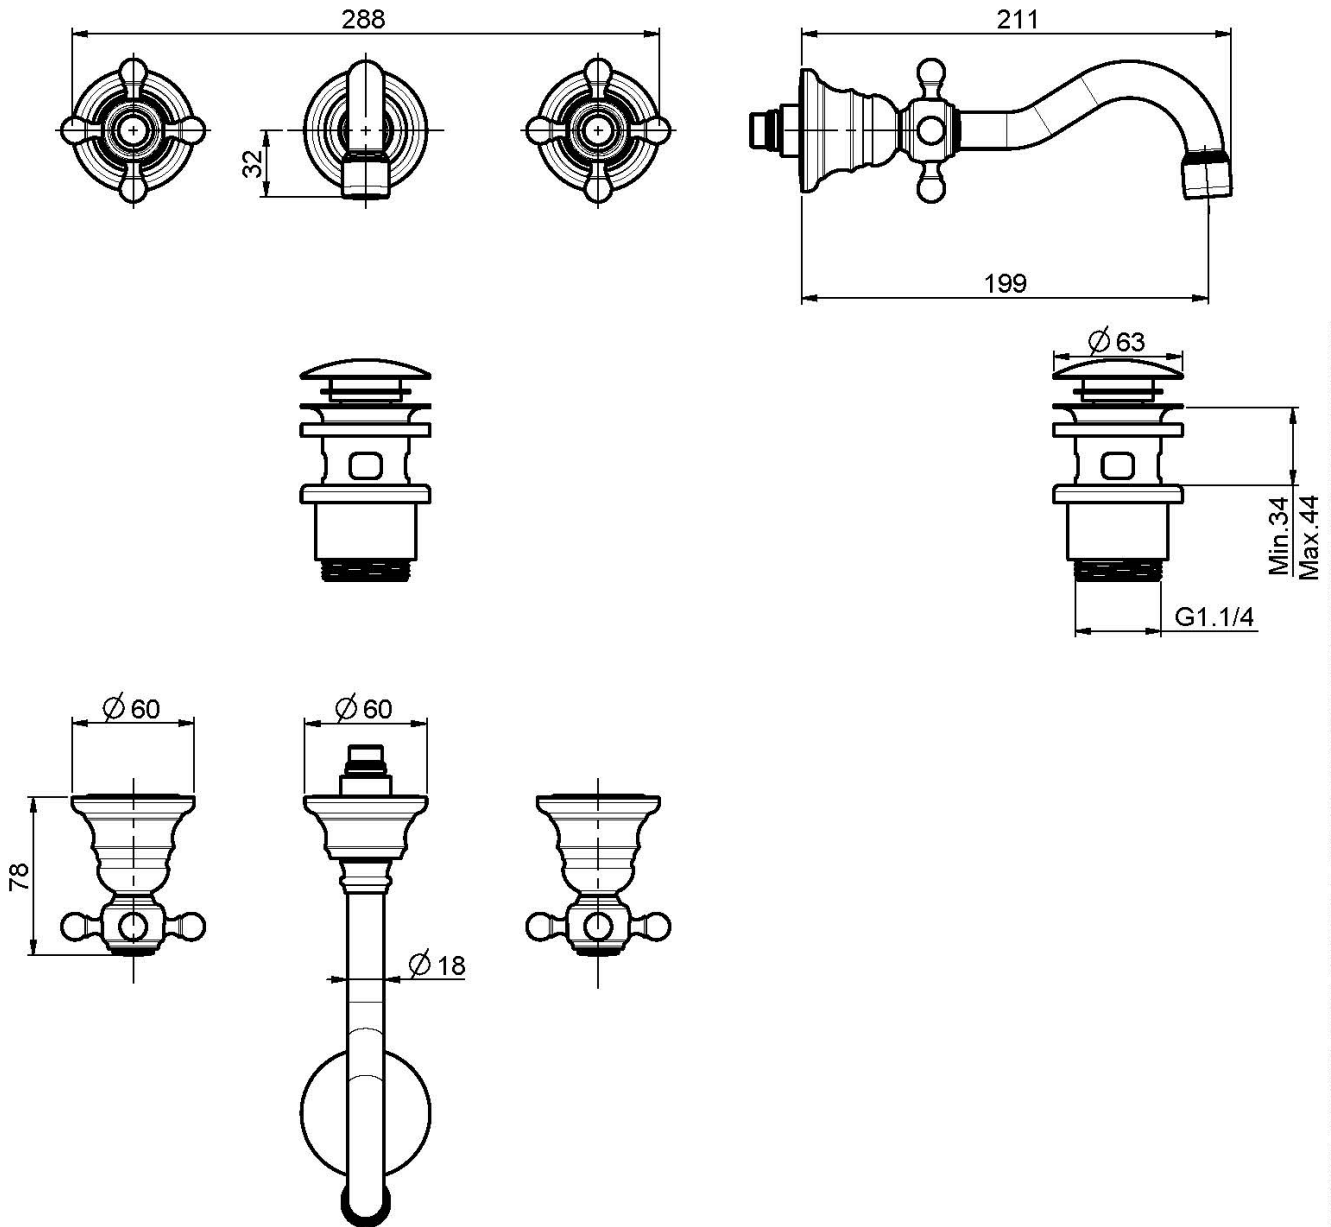

This drawing is the property of FIMA Carlo Frattini. Any complete or partial reproduction, or any transmission to third party without FIMA Carlo Frattini authorization is forbidden.