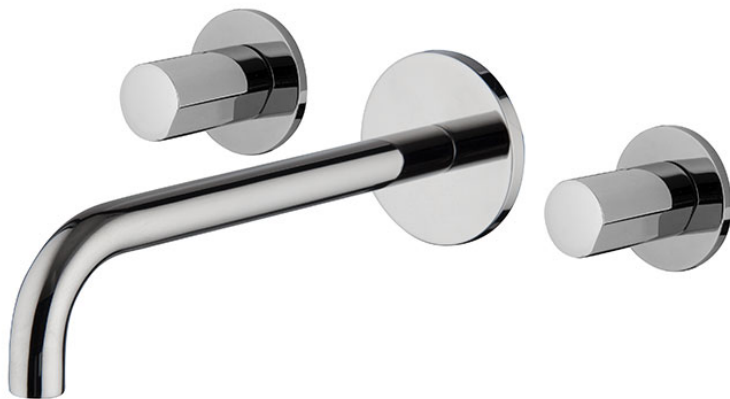

Code F3191L/5

WALL MOUNTED THREE-HOLES BASIN MIXER

- **HANDLES SOLD SEPARATELY**

- exposed part only
- 1"1/4 brass click clack waste
- spout 200 mm

TO COMPLETE THIS PRODUCT PLEASE ORDER NR. 1 PAIR OF HANDLES S4 OR NR.2 HANDLES S2

- **built-in part to be ordered separately**

IMAGE

See the general sales conditions in our current pricelist

Finishing

- CHROM
  CR
- HL
- HS
- ZL
- ZS
- BRUSHED NICKEL
  SN
- BLACK CHROME
  CN
- BRUSHED BLACK CHROME
  CS
- WHITE MATT
  BS
- BLACK MATT
  NS
- GOLD
  OR
- BRUSHED GOLD
  OS

PRODUCTS NEEDED TO BE ORDERED SEPARATELY

[Built-in part](#)

[Handle S2](#)

[Pair of handles S4 for three-holes basin mixer](#)