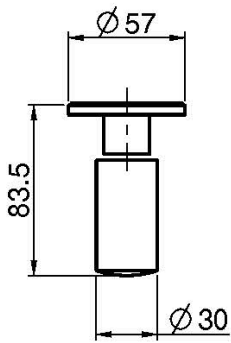

This drawing is the property of FIMA Carlo Frattini. Any complete or partial reproduction, or any transmission to third party without FIMA Carlo Frattini authorization is forbidden.