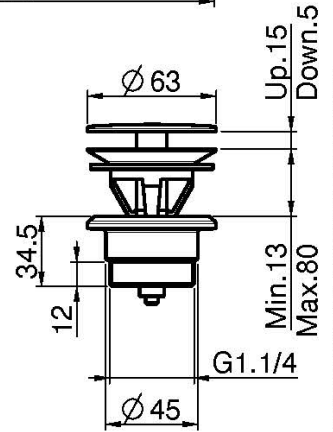

### • HANDLES SOLD SEPARATELY

- exposed part only
- 1"1/4 brass click clack waste
- spout 200 mm

TO COMPLETE THIS PRODUCT PLEASE ORDER NR. 1 PAIR OF HANDLES S4 OR NR.2 HANDLES S2

- **built-in part to be ordered separately**

### [Built-in part](#)

### [Pair of handles S4 for three-holes basin mixer](#)

This drawing is the property of FIMA Carlo Frattini. Any complete or partial reproduction, or any transmission to third party without FIMA Carlo Frattini authorization is forbidden.