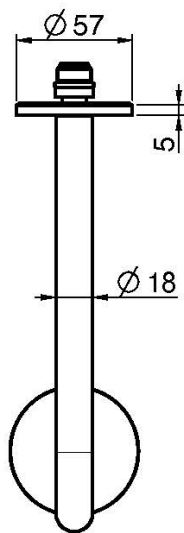

This drawing is the property of FIMA Carlo Frattini. Any complete or partial reproduction, or any transmission to third party without FIMA Carlo Frattini authorization is forbidden.