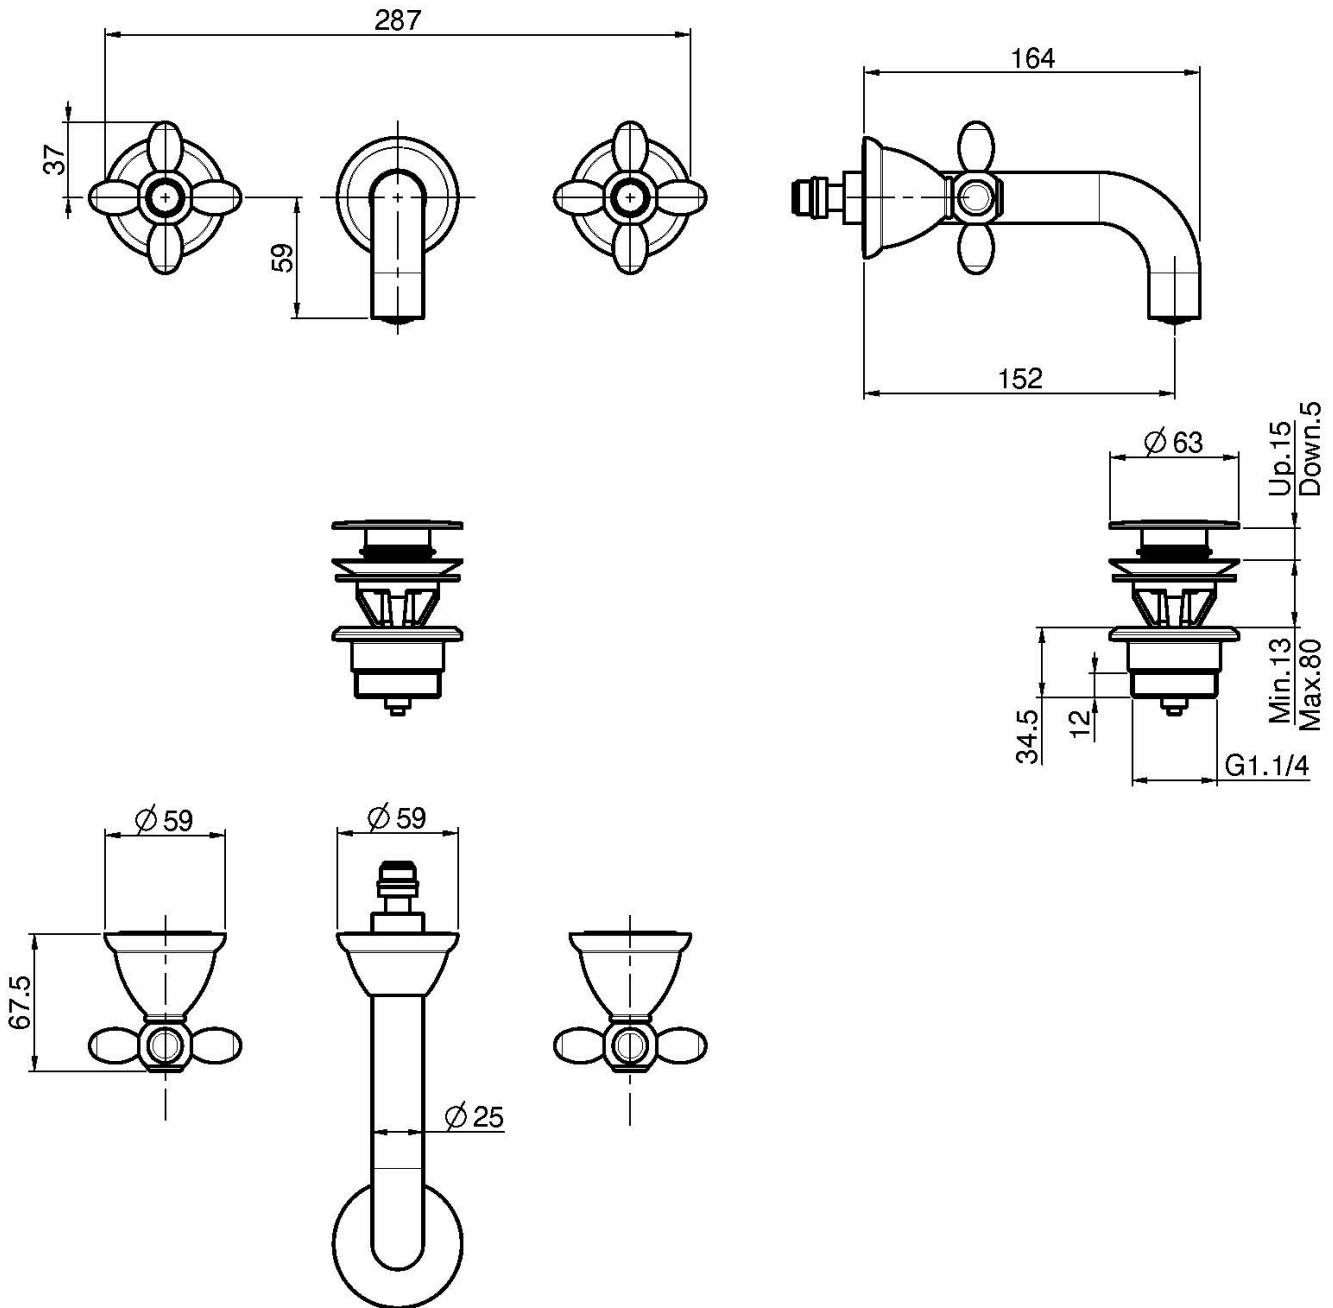

This drawing is the property of FIMA Carlo Frattini. Any complete or partial reproduction, or any transmission to third party without FIMA Carlo Frattini authorization is forbidden.