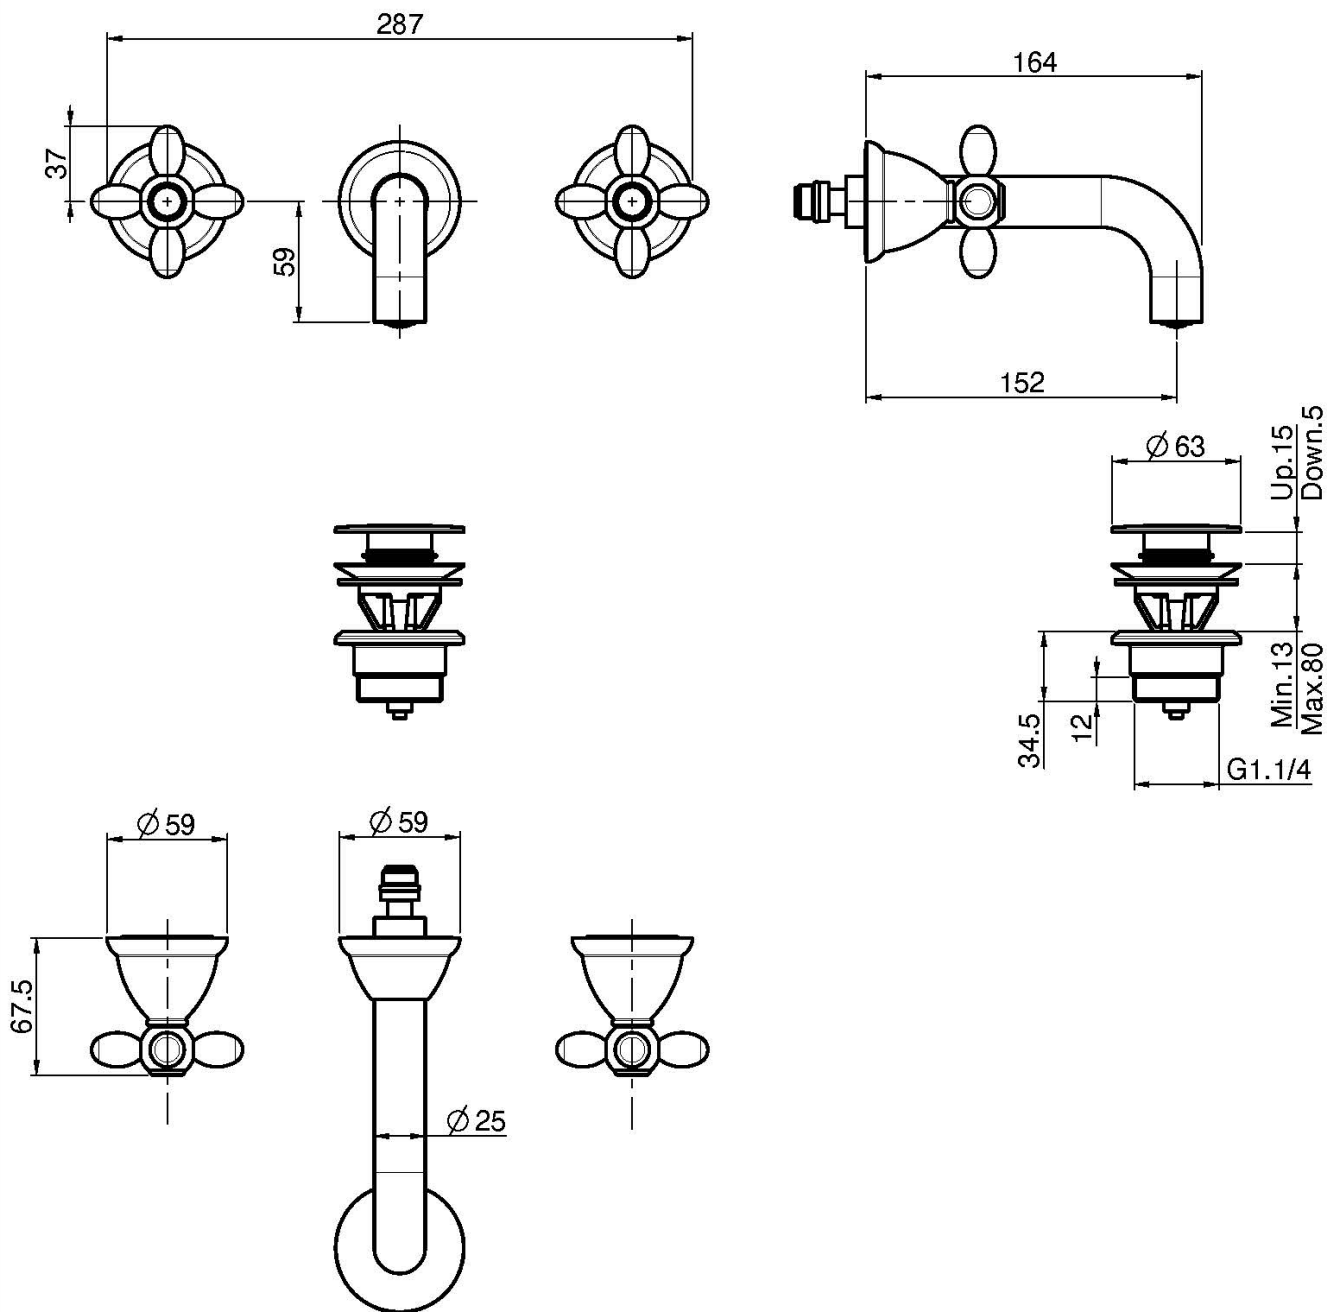

This drawing is the property of FIMA Carlo Frattini. Any complete or partial reproduction, or any transmission to third party without FIMA Carlo Frattini authorization is forbidden.