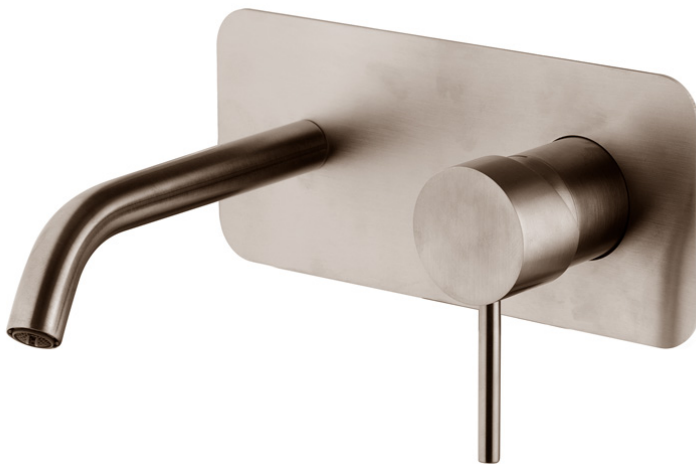

Code F3081WX5

WALL MOUNTED WASH BASIN MIXER

- 1"1/4 stainless steel click clack pop-up waste
- **built-in part to be ordered separately**

Finishing

INOX
INOX

PRODUCTS NEEDED TO BE ORDERED SEPARATELY

[Built-in part](#)

IMAGE

See the general sales conditions in our current pricelist