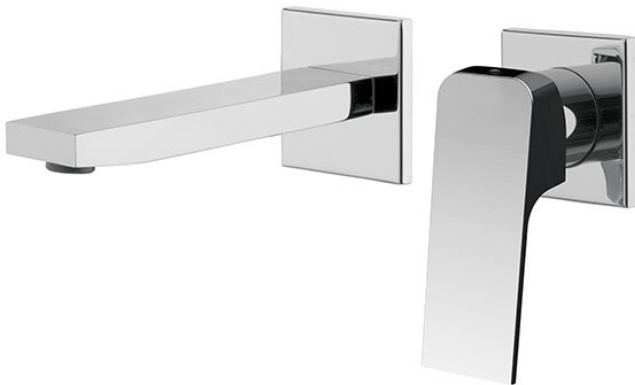

Code F3391WX8

WALL MOUNTED WASH BASIN MIXER

- exposed part only
- spout 150 mm
- 1"1/4 brass click clack waste
- **built-in part to be ordered separately**

Finishing

- CHROM
  CR
- BRUSHED NICKEL
  SN
- WHITE MATT
  BS
- BLACK MATT
  NS

IMAGE

PRODUCTS NEEDED TO BE ORDERED SEPARATELY

[Built-in part](#)

See the general sales conditions in our current pricelist