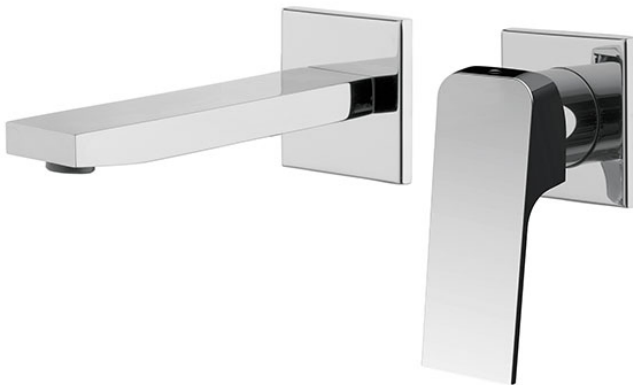

Code F3391WX8

WALL MOUNTED WASH BASIN MIXER

- exposed part only
- spout 150 mm
- 1"1/4 brass click clack waste
- **built-in part to be ordered separately**

Finishing

- CHROM
  CR
- BRUSHED NICKEL
  SN
- WHITE MATT
  BS
- BLACK MATT
  NS

IMAGE

PRODUCTS NEEDED TO BE ORDERED SEPARATELY

[Built-in part](#)

See the general sales conditions in our current pricelist