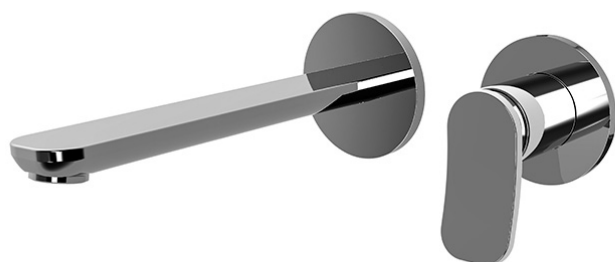

Code F3821WLX8

WALL MOUNTED WASH BASIN MIXER

- exposed part only
- spout 200 mm
- maximum flow rate at 3 bar: 5 l/m
- 1"1/4 brass click clack waste
- metal plates
- **built-in part to be ordered separately**

IMAGE

Finishing

-  CHROM
CR
-  HL
-  HS
-  ZL
-  ZS
-  BRUSHED NICKEL
SN
-  BLACK CHROME
CN
-  BRUSHED BLACK CHROME
CS
-  WHITE MATT
BS
-  BLACK MATT
NS
-  GOLD
OR
-  BRUSHED GOLD
OS

PRODUCTS NEEDED TO BE ORDERED SEPARATELY