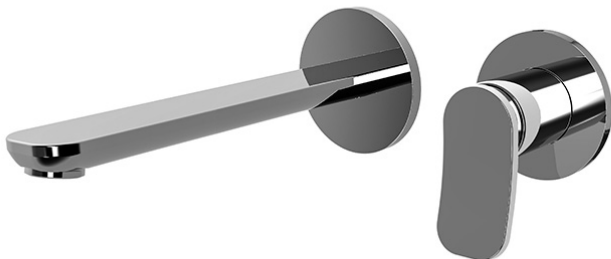

Code F3821WLX8

WALL MOUNTED WASH BASIN MIXER

- exposed part only
- spout 200 mm
- maximum flow rate at 3 bar: 5 l/m
- 1"1/4 brass click clack waste
- metal plates
- **built-in part to be ordered separately**

IMAGE

Finishing

-  CHROM
CR
-  HL
-  HS
-  ZL
-  ZS
-  BRUSHED NICKEL
SN
-  BLACK CHROME
CN
-  BRUSHED BLACK CHROME
CS
-  WHITE MATT
BS
-  BLACK MATT
NS
-  GOLD
OR
-  BRUSHED GOLD
OS

PRODUCTS NEEDED TO BE ORDERED SEPARATELY