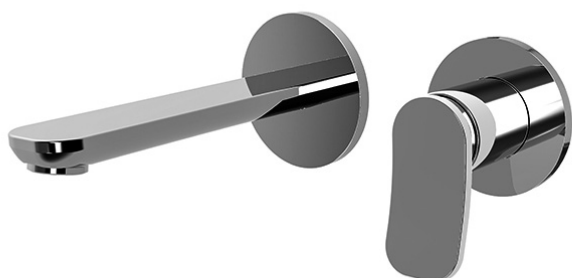

Code F3821WX8

WALL MOUNTED WASH BASIN MIXER

- exposed part only
- spout 150 mm
- maximum flow rate at 3 bar: 5 l/m
- 1"1/4 brass click clack waste
- metal plates
- **built-in part to be ordered separately**

IMAGE

Finishing

-  CHROM
CR
-  HL
-  HS
-  ZL
-  ZS
-  BRUSHED NICKEL
SN
-  BLACK CHROME
CN
-  BRUSHED BLACK CHROME
CS
-  WHITE MATT
BS
-  BLACK MATT
NS
-  GOLD
OR
-  BRUSHED GOLD
OS

PRODUCTS NEEDED TO BE ORDERED SEPARATELY