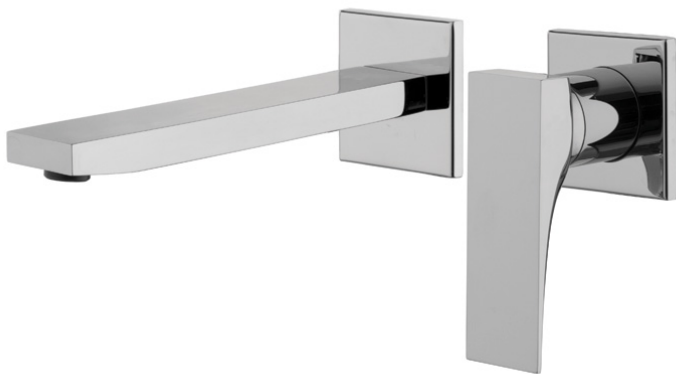

Code F3971WLX8

WALL MOUNTED WASH BASIN MIXER

- exposed part only
- spout 200 mm
- 1"1/4 brass click clack waste
- metal plates
- **built-in part to be ordered separately**

IMAGE

Finishing

- CHROM
  CR
- HL
- HS
- ZL
- ZS
- SN
  BRUSHED NICKEL
- CN
  BLACK CHROME
- CS
  BRUSHED BLACK CHROME
- BS
  WHITE MATT
- NS
  BLACK MATT
- OR
  GOLD
- OS
  BRUSHED GOLD

PRODUCTS NEEDED TO BE ORDERED SEPARATELY

Built-in part

See the general sales conditions in our current pricelist