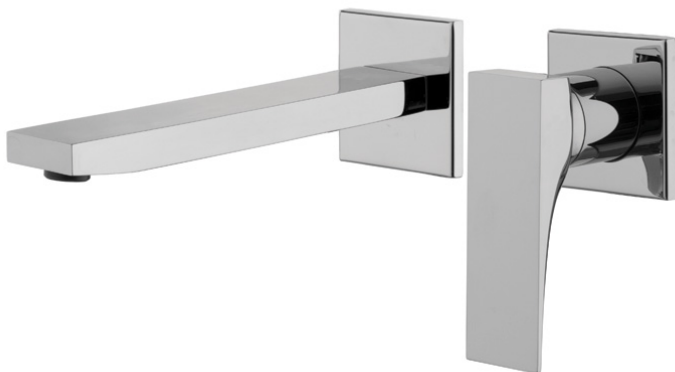

Code F3971WLX8

WALL MOUNTED WASH BASIN MIXER

- exposed part only
- spout 200 mm
- 1"1/4 brass click clack waste
- metal plates
- **built-in part to be ordered separately**

IMAGE

Finishing

- CHROM
  CR
- HL
- HS
- ZL
- ZS
- SN
  BRUSHED NICKEL
- CN
  BLACK CHROME
- CS
  BRUSHED BLACK CHROME
- BS
  WHITE MATT
- NS
  BLACK MATT
- OR
  GOLD
- OS
  BRUSHED GOLD

PRODUCTS NEEDED TO BE ORDERED SEPARATELY

[Built-in part](#)

See the general sales conditions in our current pricelist