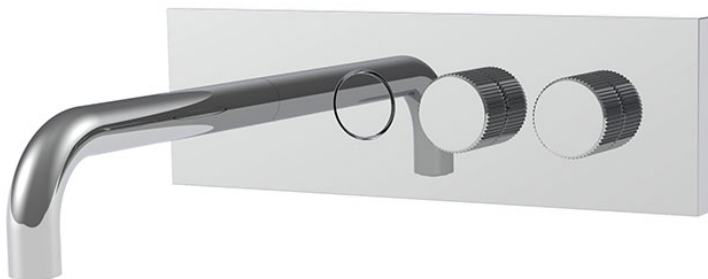

Code F5951X5

WALL MOUNTED WASH BASIN MIXER WITH ON/OFF BUTTON

- exposed part only
- spout 160 mm
- on/off water flow push button
- mechanical mixing handle
- flow regulating knob
- 1"1/4 brass click clack waste
- **built-in part to be ordered separately**

IMAGE

Finishing

- CHROM
  CR
- HL
- HS
- ZL
- ZS
- BRUSHED NICKEL
  SN
- BLACK CHROME
  CN
- BRUSHED BLACK CHROME
  CS
- WHITE MATT
  BS
- BLACK MATT
  NS
- GOLD
  OR
- BRUSHED GOLD
  OS

PRODUCTS NEEDED TO BE ORDERED SEPARATELY

Built-in part

See the general sales conditions in our current pricelist