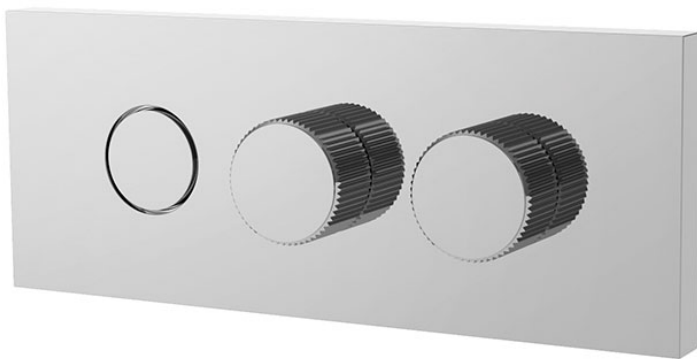

Code F5951/1

WALL MOUNTED WASH BASIN MIXER WITH ON/OFF BUTTON

- exposed part only
- mechanical mixing handle
- flow regulating knob
- on/off water flow push button
- 1"1/4 brass click clack waste
- **built-in part to be ordered separately**

IMAGE

Finishing

-  CHROM
CR
-  HL
-  HS
-  ZL
-  ZS
-  BRUSHED NICKEL
SN
-  BLACK CHROME
CN
-  BRUSHED BLACK CHROME
CS
-  WHITE MATT
BS
-  BLACK MATT
NS
-  GOLD
OR
-  BRUSHED GOLD
OS

PRODUCTS NEEDED TO BE ORDERED SEPARATELY