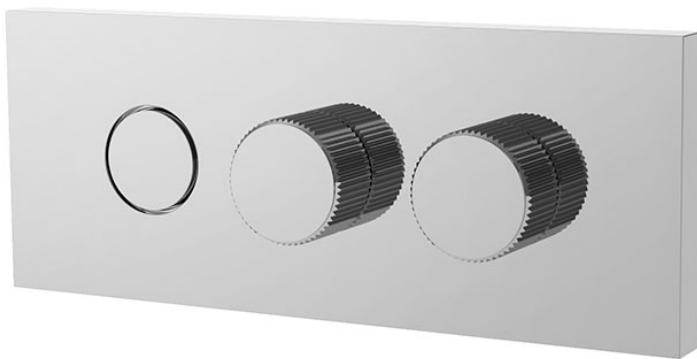

Code F5951/1

WALL MOUNTED WASH BASIN MIXER WITH ON/OFF BUTTON

- exposed part only
- mechanical mixing handle
- flow regulating knob
- on/off water flow push button
- 1"1/4 brass click clack waste
- **built-in part to be ordered separately**

IMAGE

Finishing

- CHROM
  CR
- HL
- HS
- ZL
- ZS
- BRUSHED NICKEL
  SN
- BLACK CHROME
  CN
- BRUSHED BLACK CHROME
  CS
- WHITE MATT
  BS
- BLACK MATT
  NS
- GOLD
  OR
- BRUSHED GOLD
  OS

PRODUCTS NEEDED TO BE ORDERED SEPARATELY

Built-in part

See the general sales conditions in our current pricelist