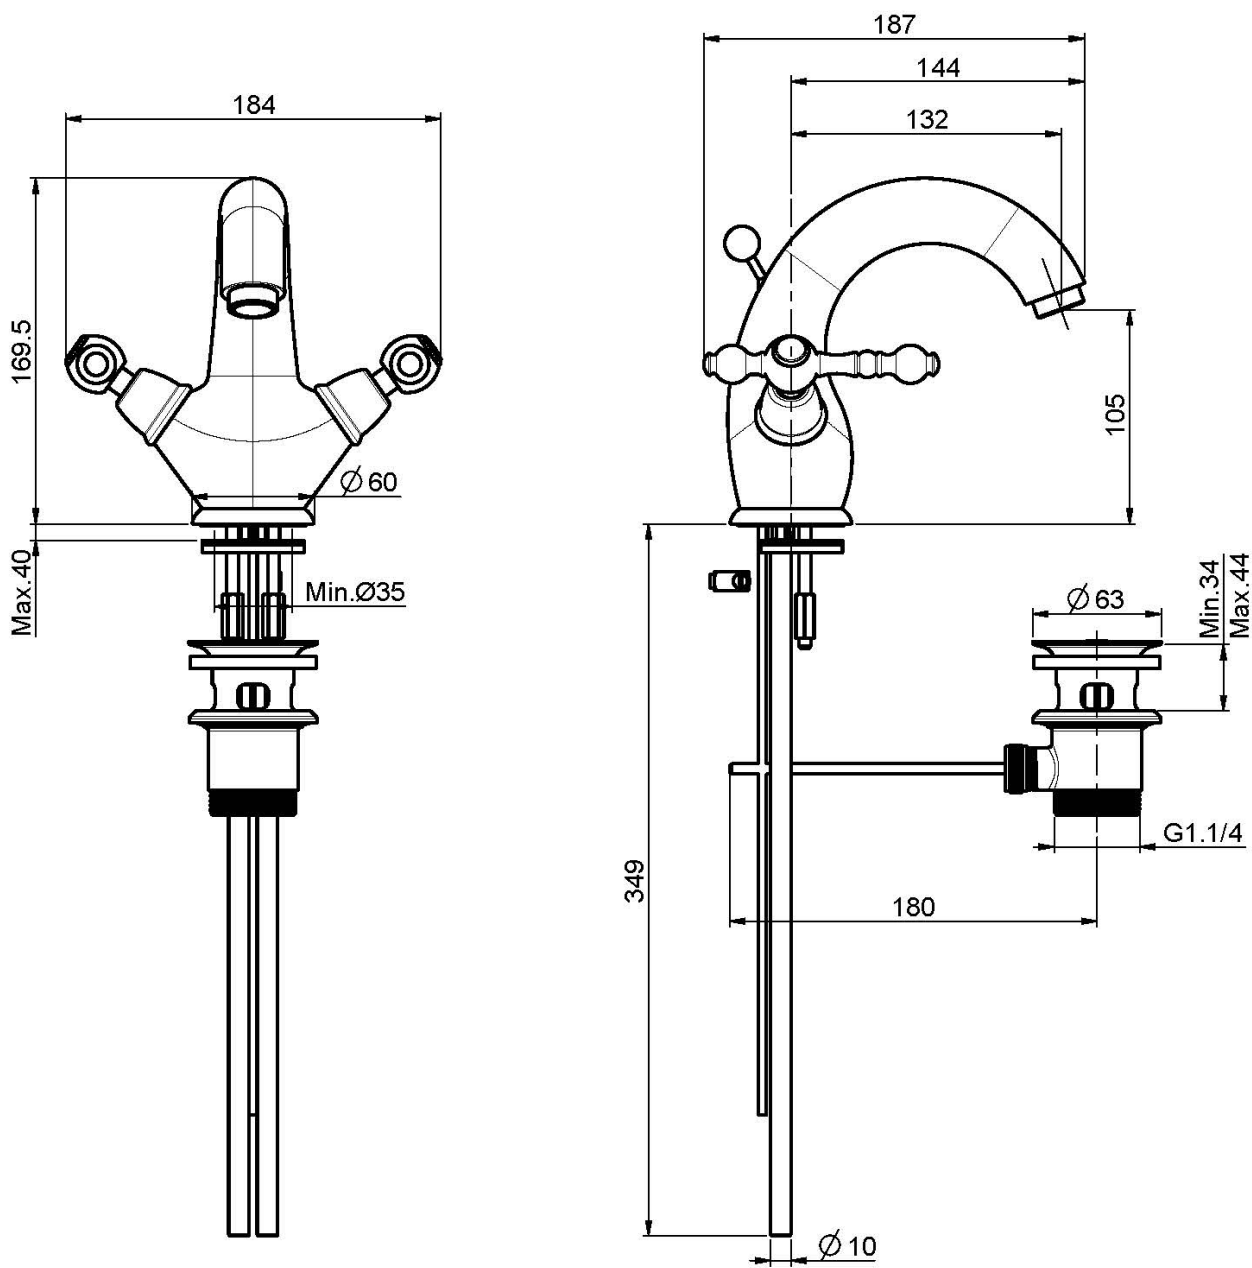

Code F5061/2

WASH BASIN MIXER

- n. 2 flexible hoses
- pop-up waste 1"1/4

IMAGE

Finishing

-  CHROM
CR
-  BRUSHED NICKEL
SN
-  GOLD
OR
-  BRUSHED GOLD
OS
-  OLD BRONZE
BR
-  ANTIQUE COPPER
RA

See the general sales conditions in our current pricelist