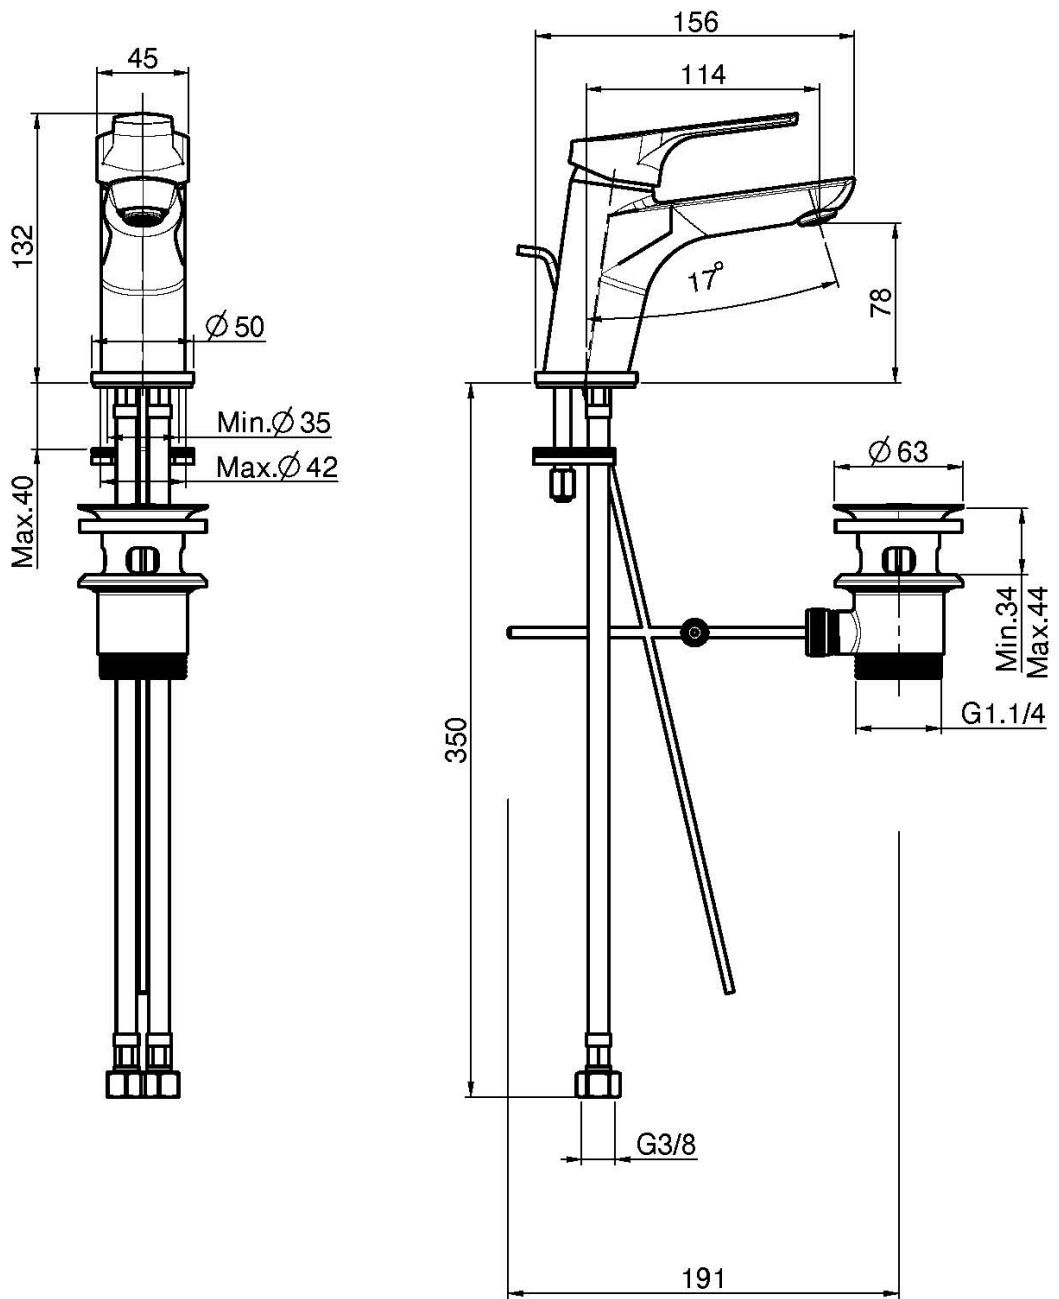

This drawing is the property of FIMA Carlo Frattini. Any complete or partial reproduction, or any transmission to third party without FIMA Carlo Frattini authorization is forbidden.