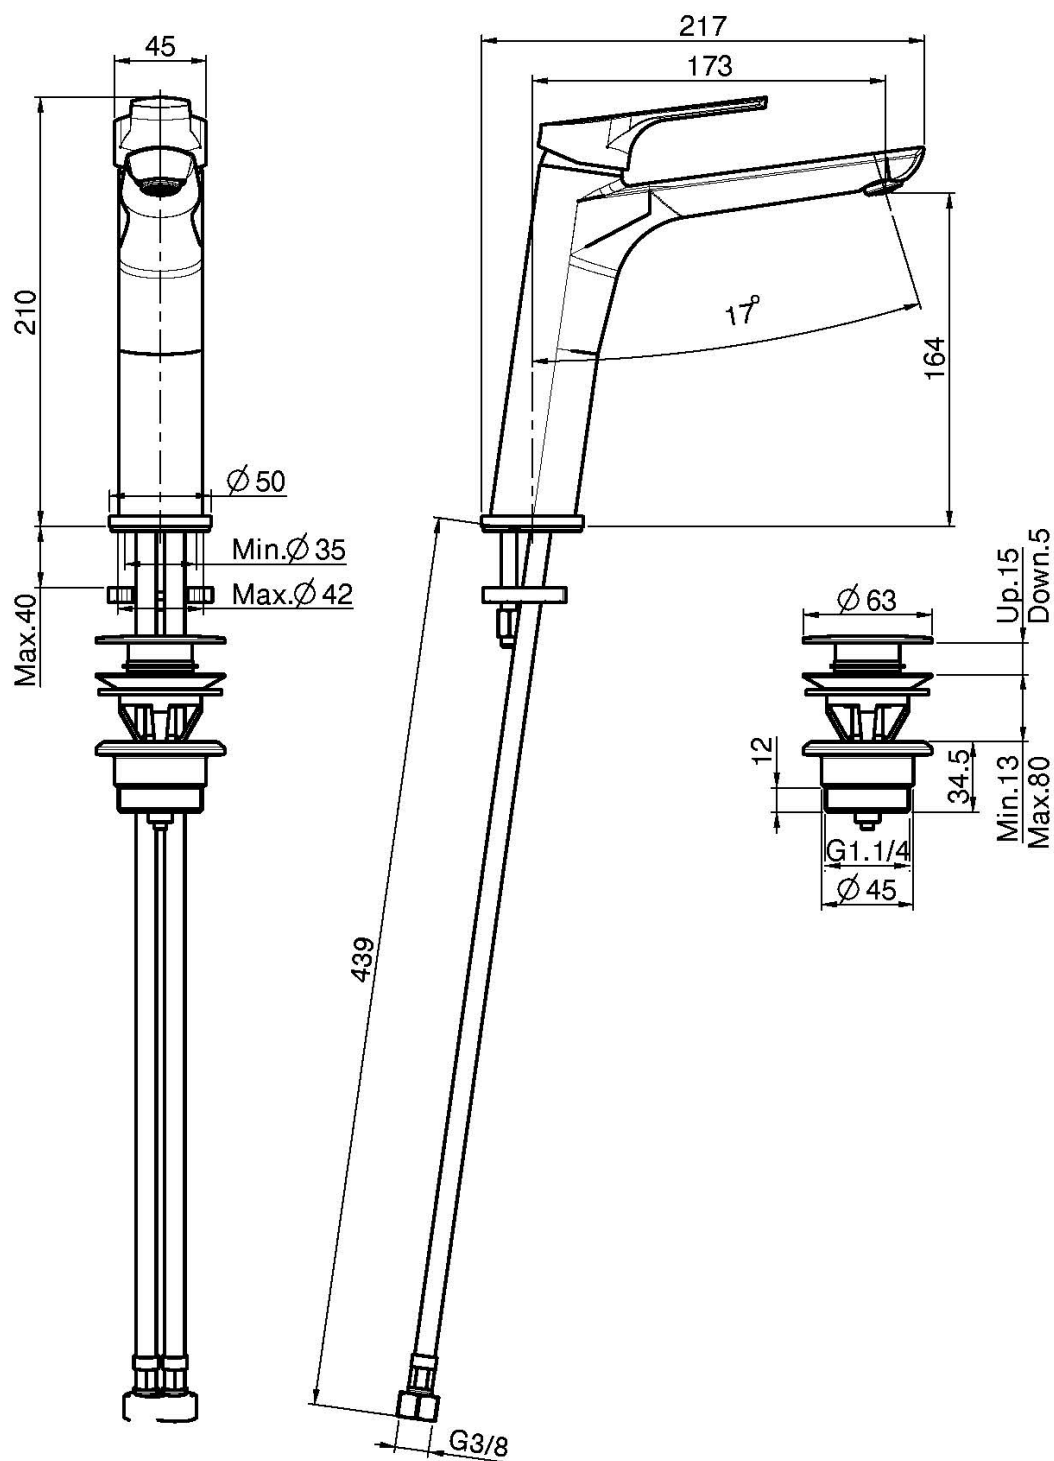

This drawing is the property of FIMA Carlo Frattini. Any complete or partial reproduction, or any transmission to third party without FIMA Carlo Frattini authorization is forbidden.