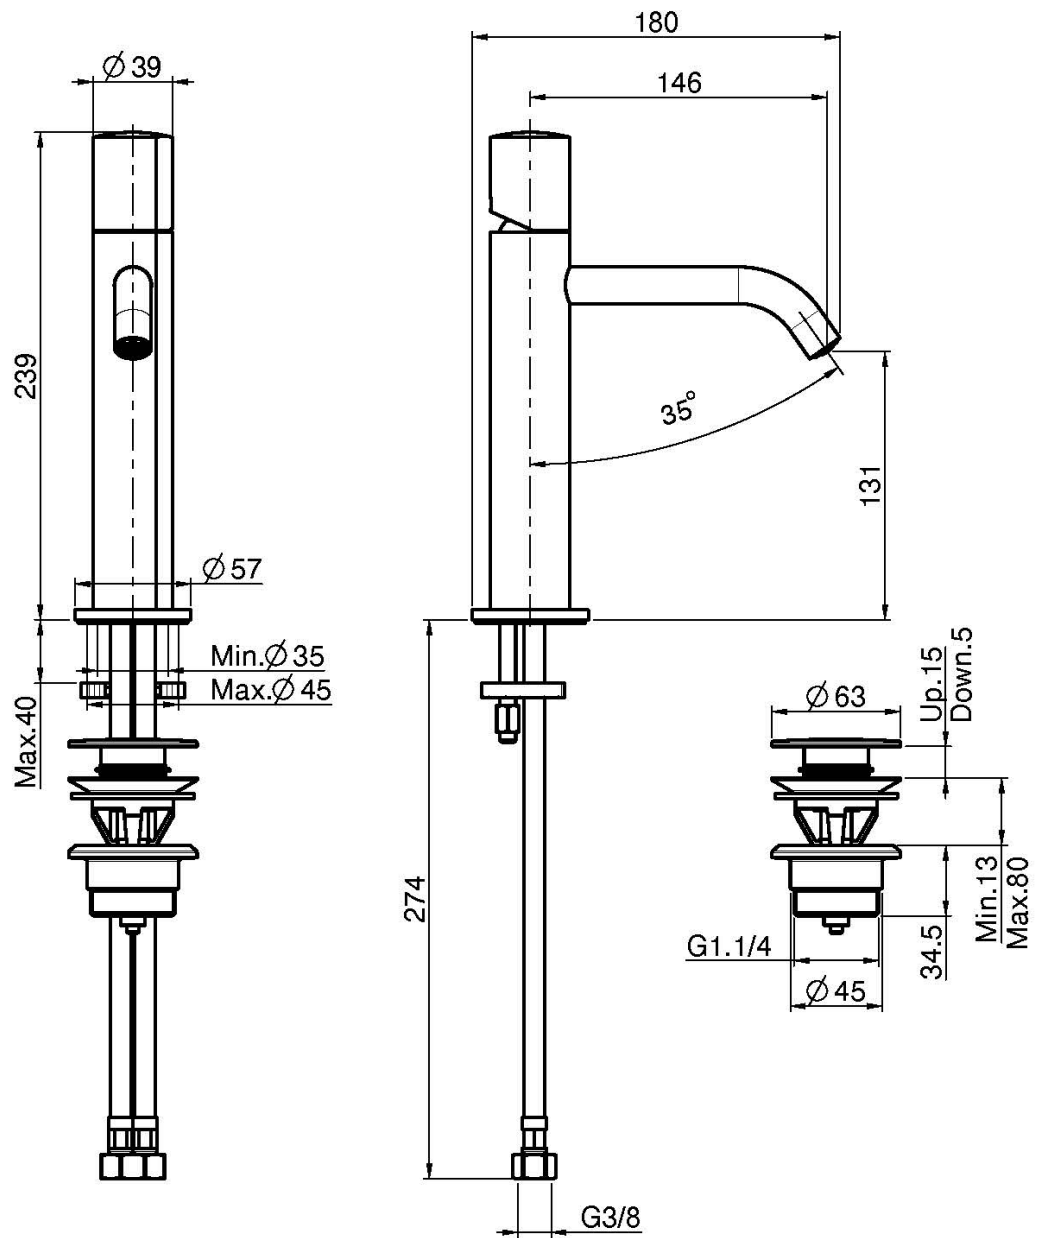

This drawing is the property of FIMA Carlo Frattini. Any complete or partial reproduction, or any transmission to third party without FIMA Carlo Frattini authorization is forbidden.