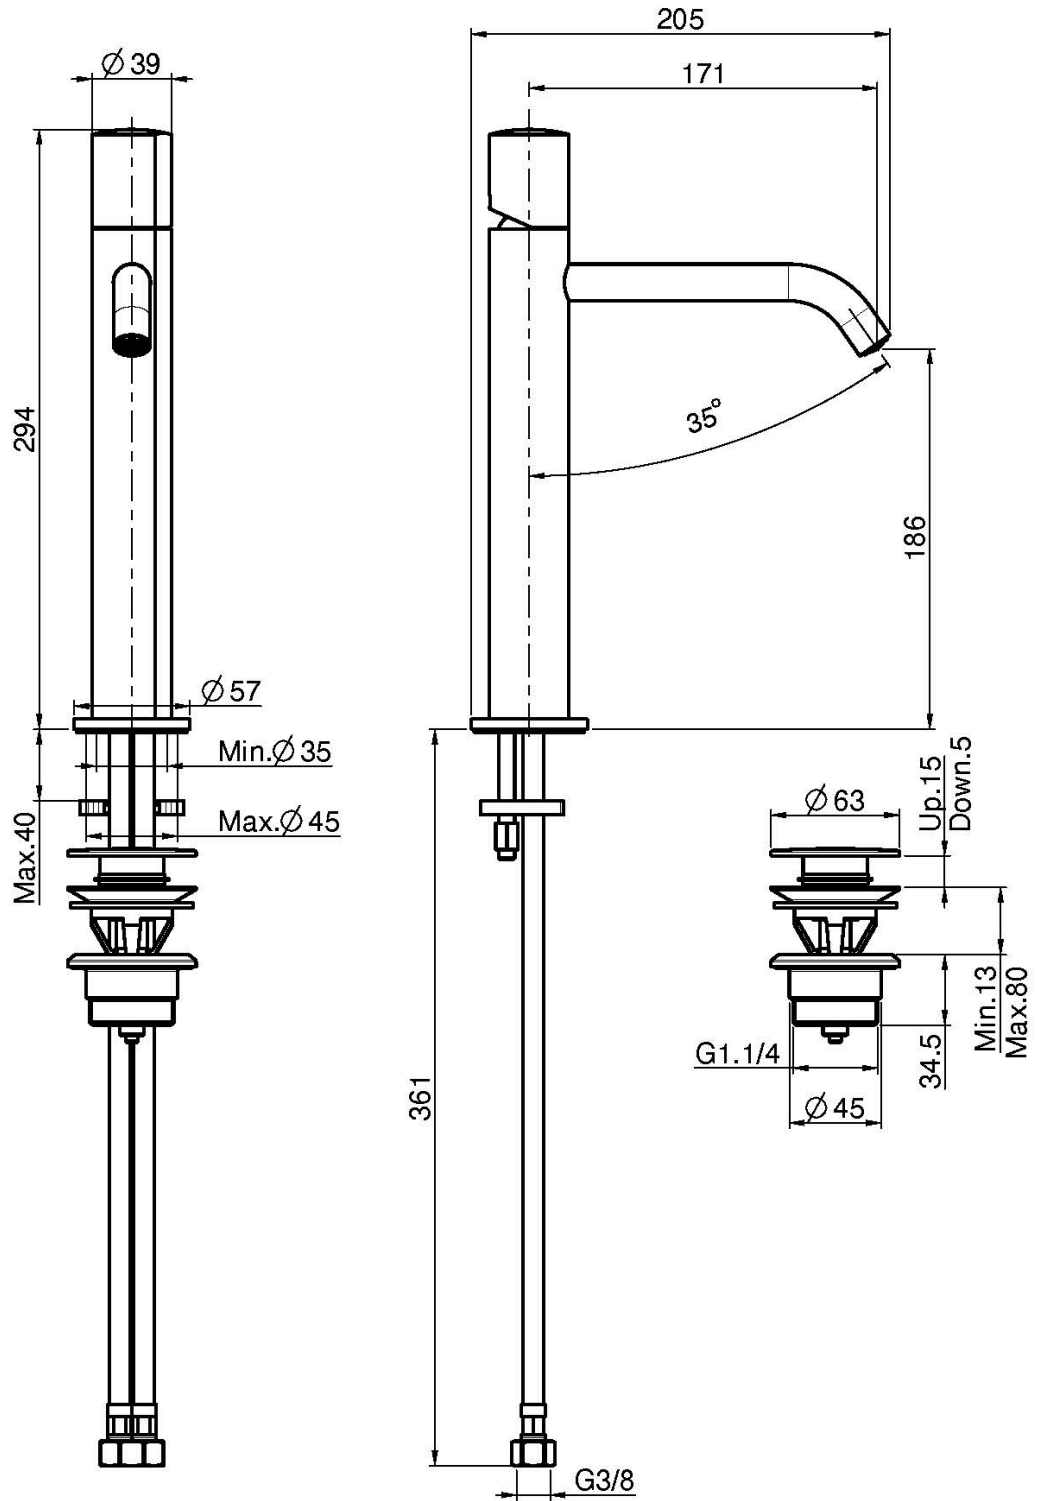

This drawing is the property of FIMA Carlo Frattini. Any complete or partial reproduction, or any transmission to third party without FIMA Carlo Frattini authorization is forbidden.