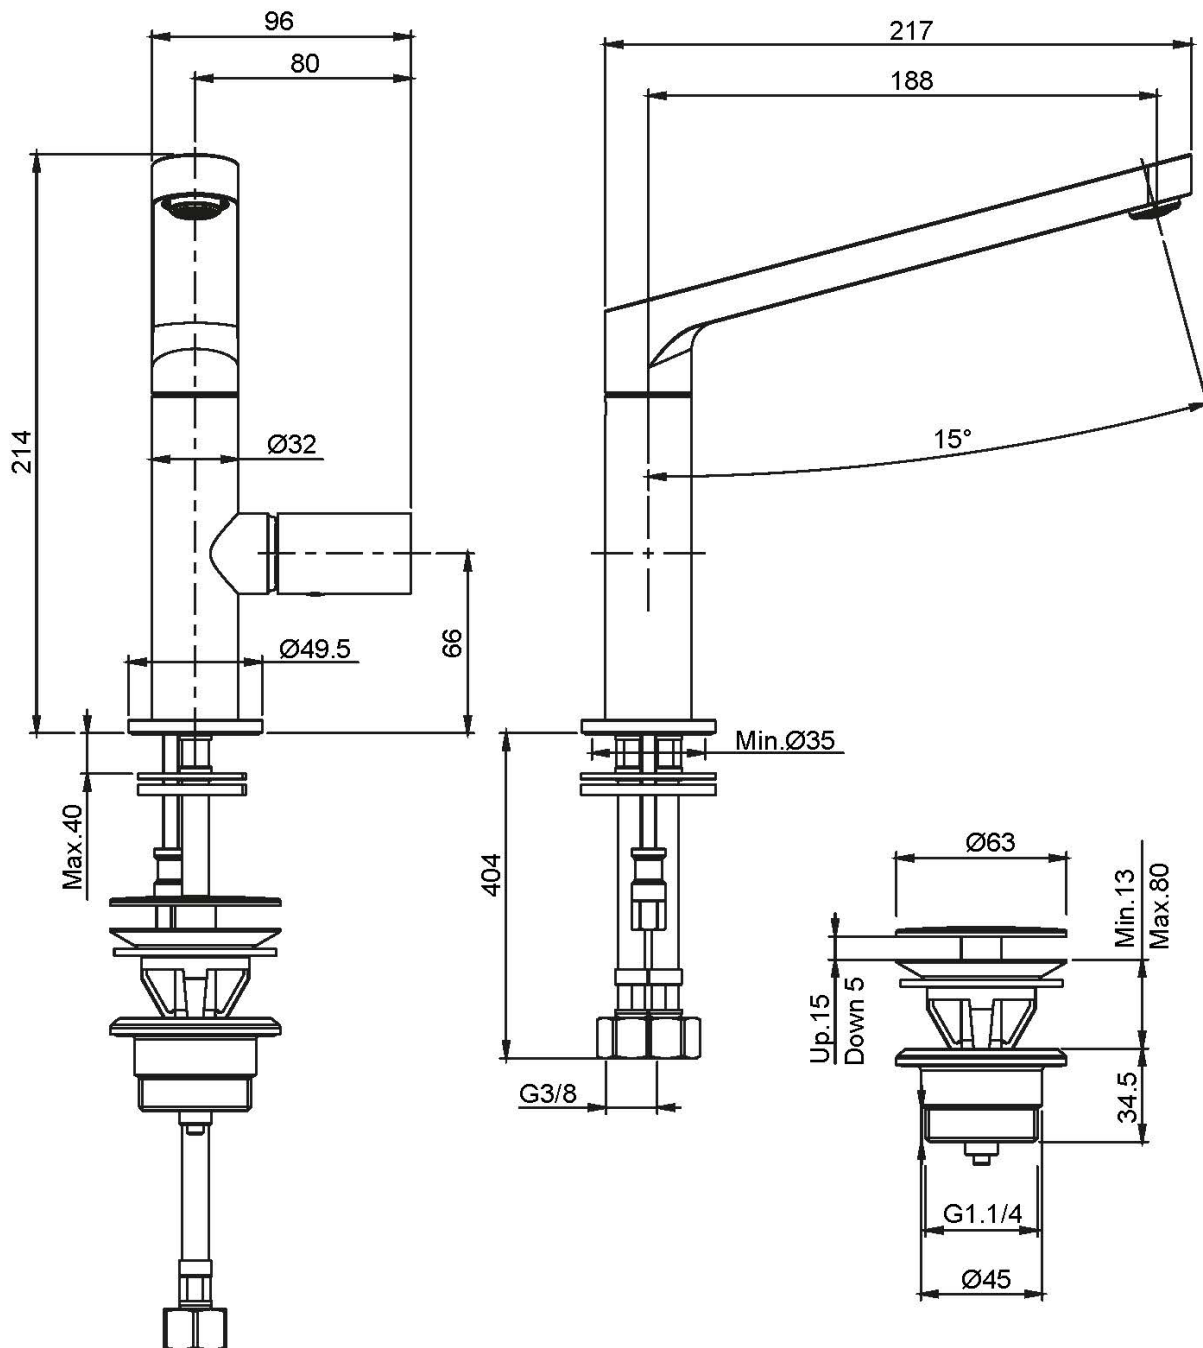

This drawing is the property of FIMA Carlo Frattini. Any complete or partial reproduction, or any transmission to third party without FIMA Carlo Frattini authorization is forbidden.