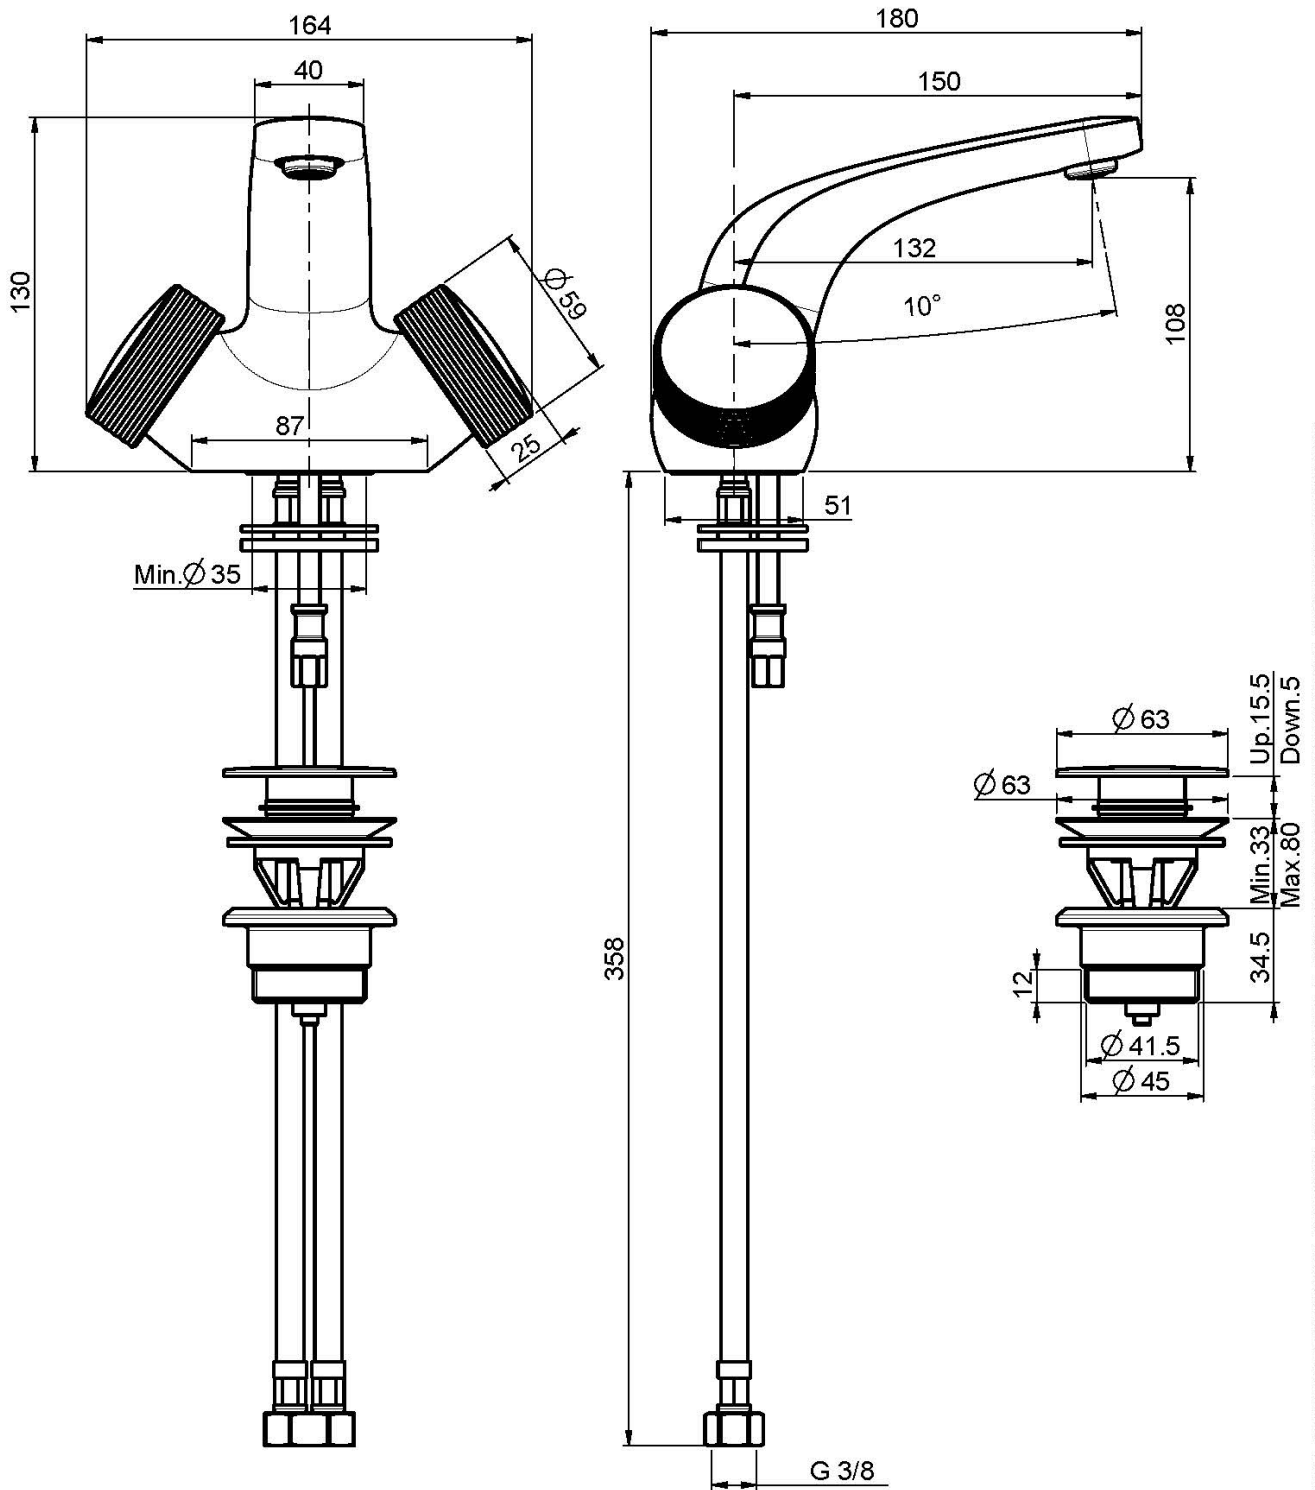

This drawing is the property of FIMA Carlo Frattini. Any complete or partial reproduction, or any transmission to third party without FIMA Carlo Frattini authorization is forbidden.