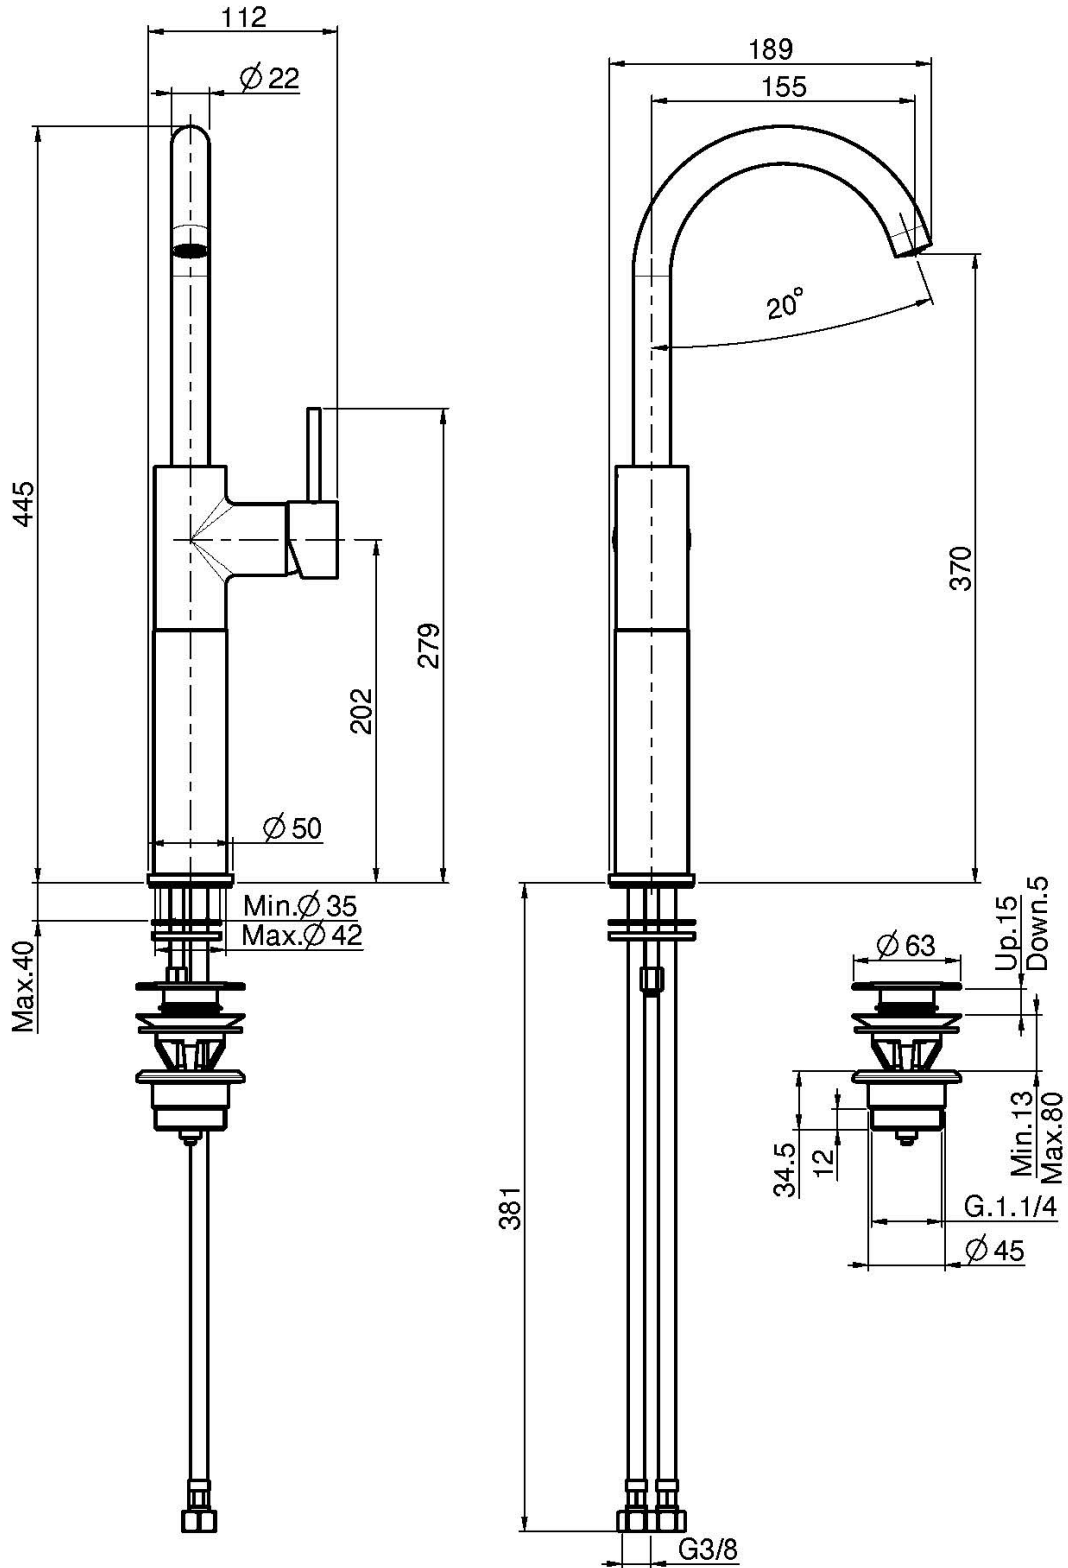

This drawing is the property of FIMA Carlo Frattini. Any complete or partial reproduction, or any transmission to third party without FIMA Carlo Frattini authorization is forbidden.